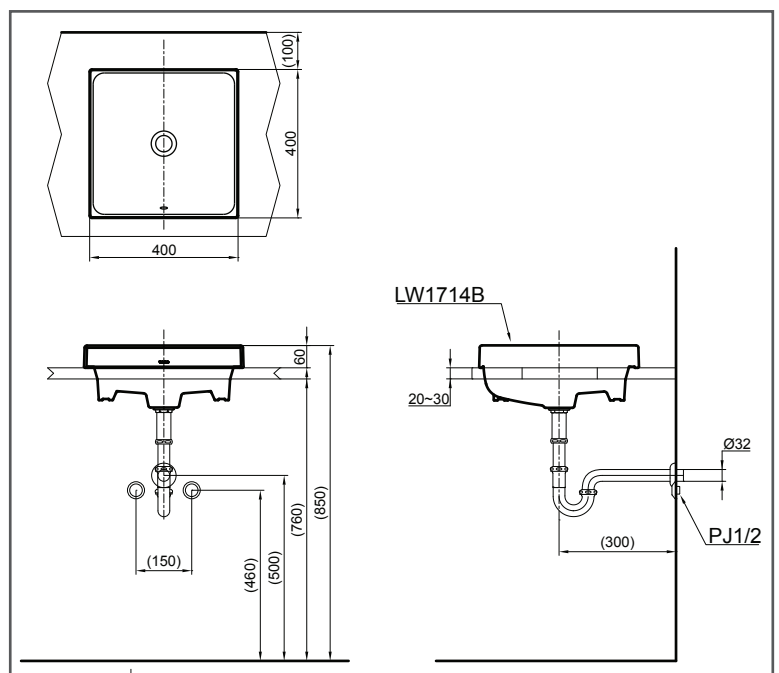

SPECIFICATIONS

- Size : 400W x 400D x 60H mm
- Material : Ceramic

PARTS DESCRIPTION

Faucet not included

- LW1714B#XW : Console Wash Basin

COLOURS

White

LW1714B#XW