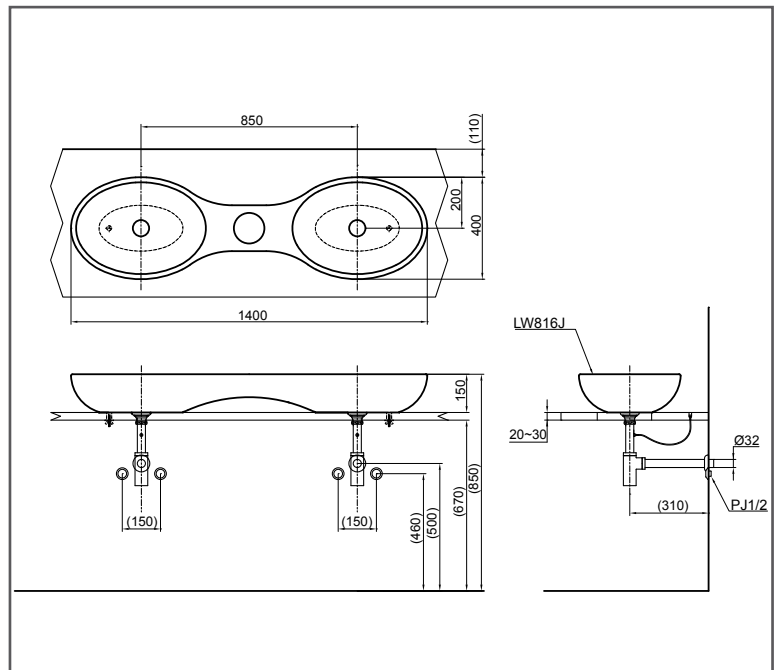

COLOURS

White

LW816JW/F#W