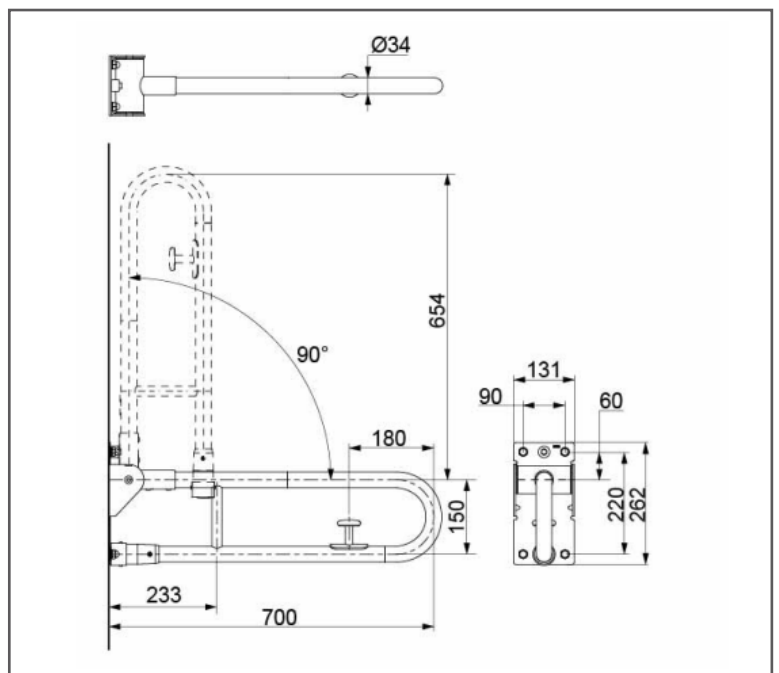

TOTO ACCESSORIES

Toilet Hand Rail Flip Type

T113HK7R

FEATURES

- Universal Design
- Safe & Easy to use, everyone, irrespective of difference in Age, Gender, Physical Condition & Knowledge

SPECIFICATIONS

- Size : 700L x 160W mm
- Material : Stainless Steel

PARTS DESCRIPTION

- T113HK7R : Toilet Hand Rail Flip Type
- T110D17S (1 set =4 no) : Support Fitting

T113HK7R

Please consult, TOTO representative for more details.

All rights reserved by TOTO including but not limited to Improve & Change of Product Design, Specs or Availability at any time without prior notice