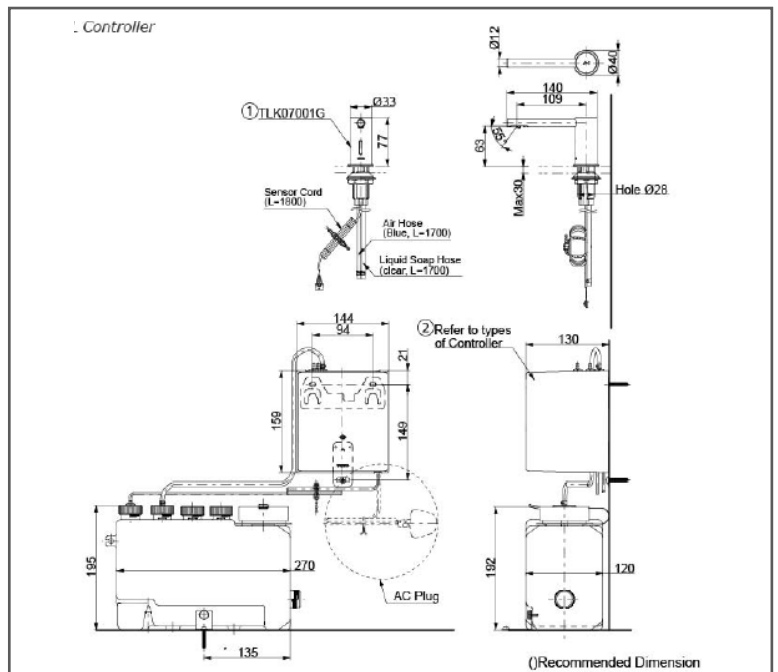

NOTE :

* Use of TOTO recommended soap is mandatory for product functioning. For detail, please contact TOTO representative.

TLK07001G