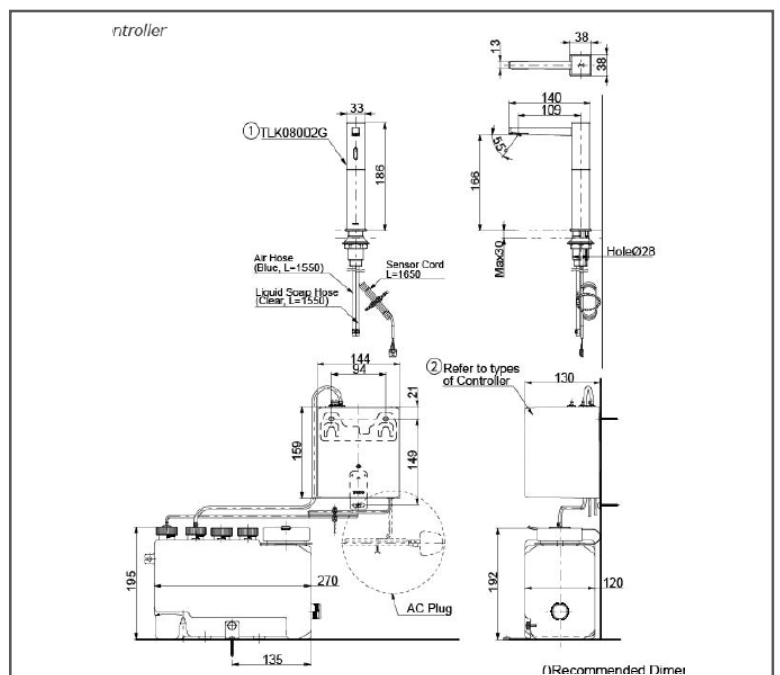

TOTO

TOUCHLESS SOAP DISPENSER

Touchless Soap Dispenser

TLK08002G

FEATURES

- Hands-free usage increases hygiene
- Removable soap tank, convenient to refill soap at ease
- Easy-to-rinse

SPECIFICATIONS

- Finish : Chrome
- Size : 38W x 140D x 186H mm
- Soap Volume : 1.2ml
- Controller : AC Operated (100-240V)
- Soap Type : Foam

PARTS DESCRIPTION

- TLK08002G
  Spout (Deck Mounted)

Controller (BF Plug)

- TLK01101AA
  Controller & Tank (For 1 Spout)
  Tank Capacity: 3L
- TLK01102AA
  Controller & Tank (For 2 Spout)
  Tank Capacity: 3L
- TLK01103AA
  Controller & Tank (For 3 Spout)
  Tank Capacity: 3L
- TLK01104AA
  Controller & Tank (For 1 Spout)
  Tank Capacity: 1L

Note :

* Recommended to use TOTO Soap

TLK08002G

Please consult, TOTO representative for more details.

All rights reserved by TOTO including but not limited to Improve & Change of Product Design, Specs or Availability at any time without prior notice