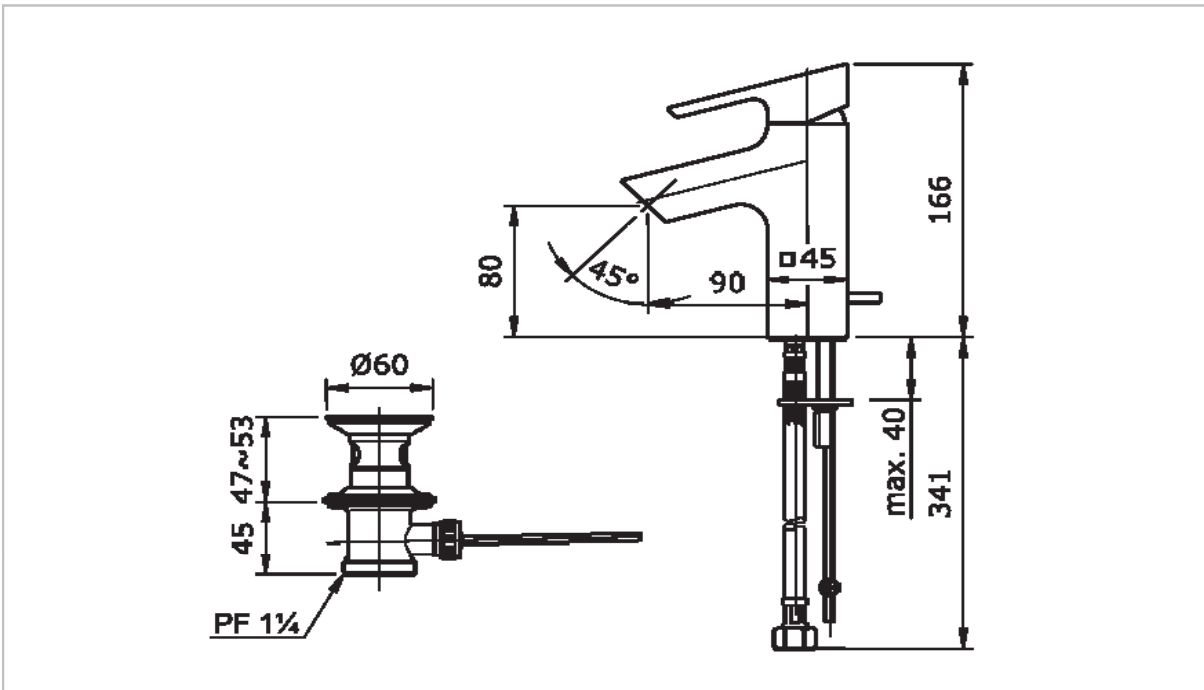

TOTO

FITTINGS

TX115LI

Icon Series

Product Features

Suggestion Fittings & Parts

Remark : We reserve the right to change some parts for suitability.

TOTO INDIA INDUSTRIES PVT. LTD.
101, Kamla Executive Park, opp. Vazir Glass Works,
Andheri Kurla Road, Andheri (East), Mumbai 400059.
Tel : 91-22-28325741/42 Fax : 91-22-67258780