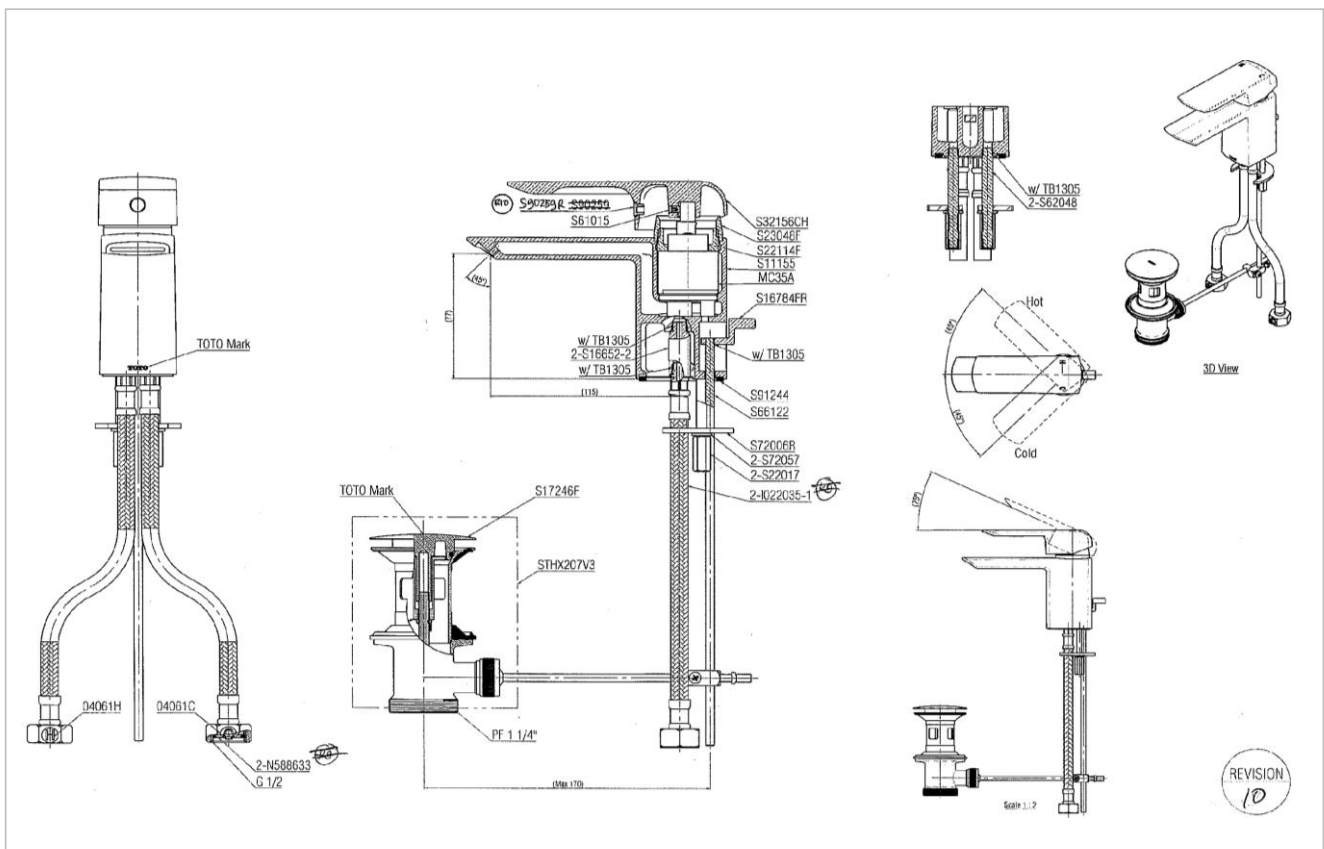

TOTO

FAUCETS

TX115LKBR

Cocktail

Product Features

TX115LKBR - Single Lever Lavatory Faucet with 1 1/4" Pop Up Waste
Spout Height : 76mm.

Suggestion Fittings & Parts

Remark : We reserve the right to change some parts for suitability.