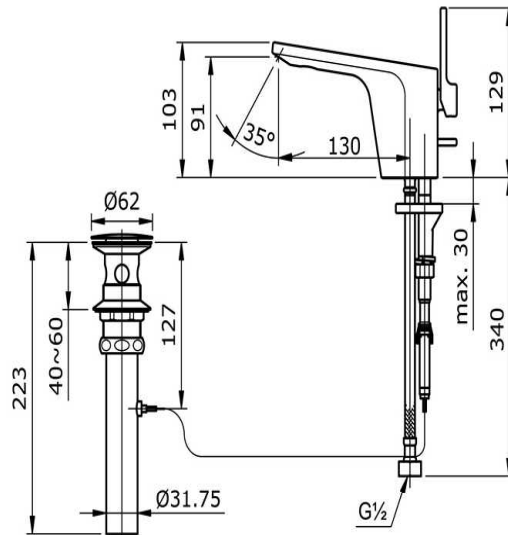

TOTO

FAUCET&SHOWER

TX115LNNBR

"Natura" Faucet

Product Features

Single Lever Lavatory Faucet Mixer with Pop-up Waste

Suggestion Fittings & Parts

Remark : We reserve the right to change some parts for suitability.