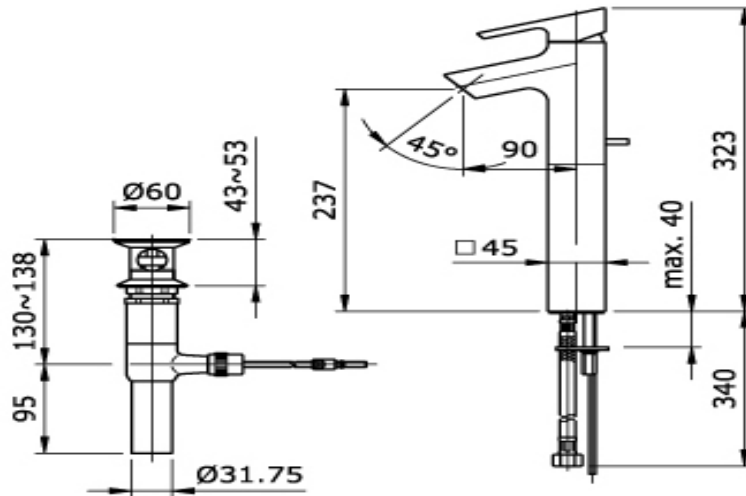

TOTO

FAUCET&SHOWER

TX116LI

"Icon" Faucet

Product Features

Extended Single Lever Lavatory Faucet Mixer
with Pop-up Waste

TX116LI

Suggestion Fittings & Parts