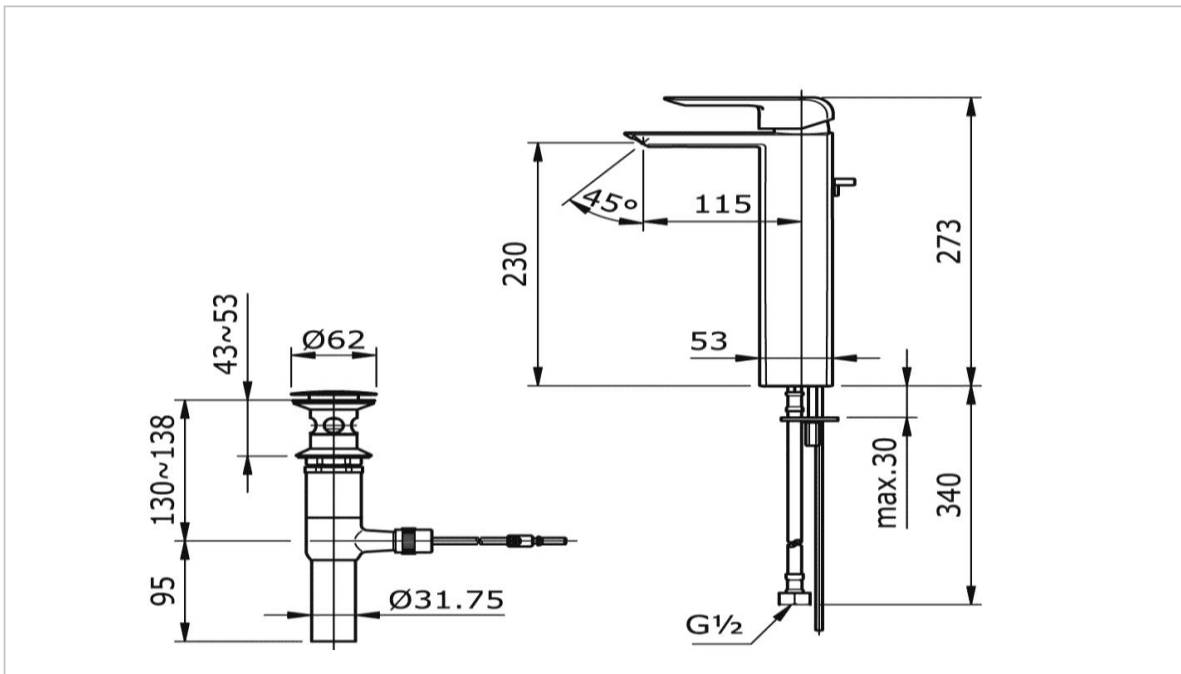

TOTO

FAUCETS

TX116LKBR

Cocktail

Product Features

TX116LKBR - Extended Single Lever Lavatory Faucet with 1" Pop up Waste
Spout Height : 230mm.

Suggestion Fittings & Parts

Remark : We reserve the right to change some parts for suitability.