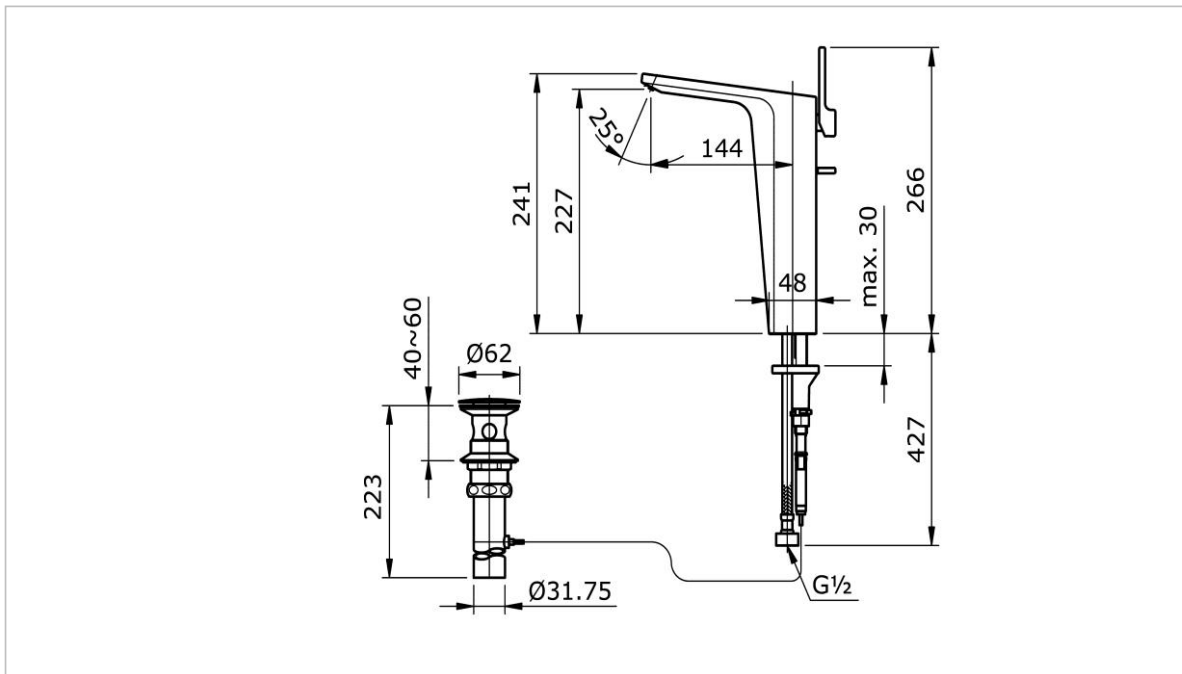

TOTO

FAUCETS

TX116LNNBR

"Natura"

Product Features

TX116LNNBR - Extended Single Lever Lavatory Faucet with 1"
Pop up Waste
Spout Height : 227mm.

Suggestion Fittings & Parts

Remark : We reserve the right to change some parts for suitability.