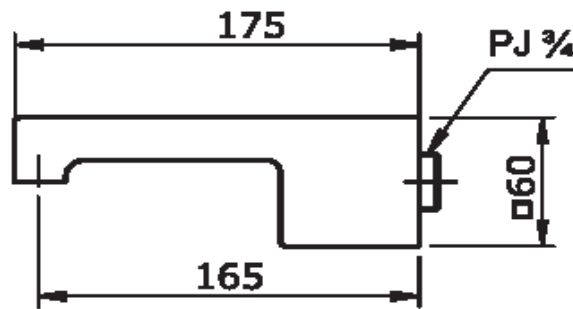

TOTO

FITTINGS

TX441SI

Icon Series - Bath Spout

Product Features

Suggestion Fittings & Parts

Remark : We reserve the right to change some parts for suitability.

TOTO INDIA INDUSTRIES PVT. LTD.
101, Kamla Executive Park, opp. Vazir Glass Works,
Andheri Kurla Road, Andheri (East), Mumbai 400059.
Tel : 91-22-28325741/42 Fax : 91-22-67258780