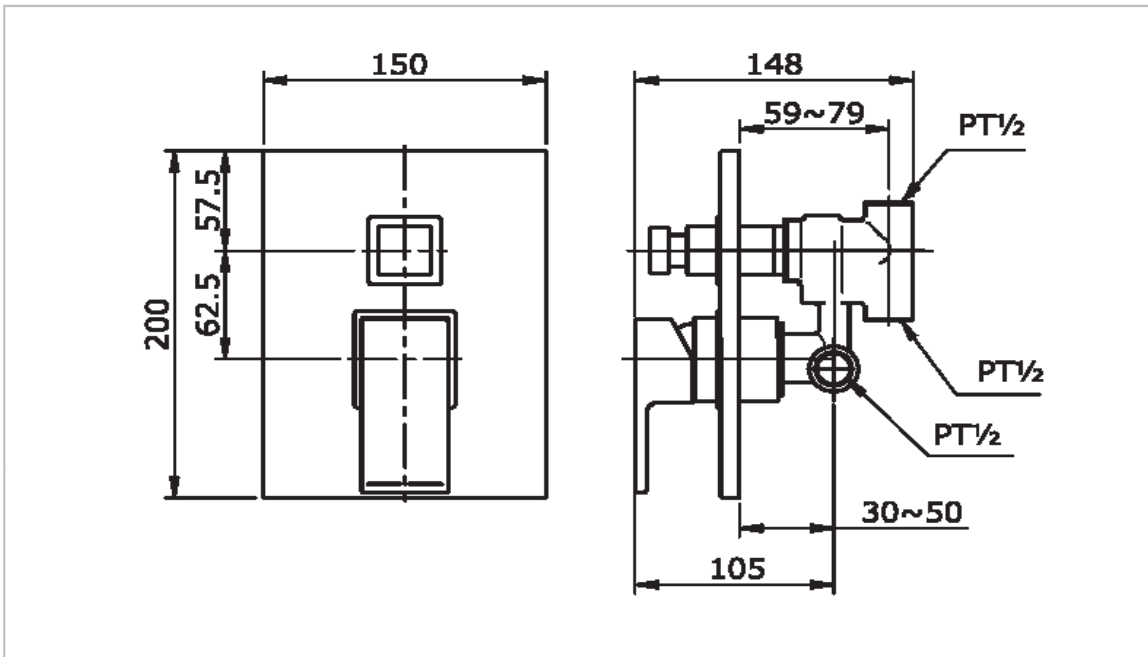

TOTO

FITTINGS

TX442SIN

Icon Series

Product Features

TX442SIN - Concealed Single Lever Shower Mixer with Diverter

Suggestion Fittings & Parts

Remark : We reserve the right to change some parts for suitability.