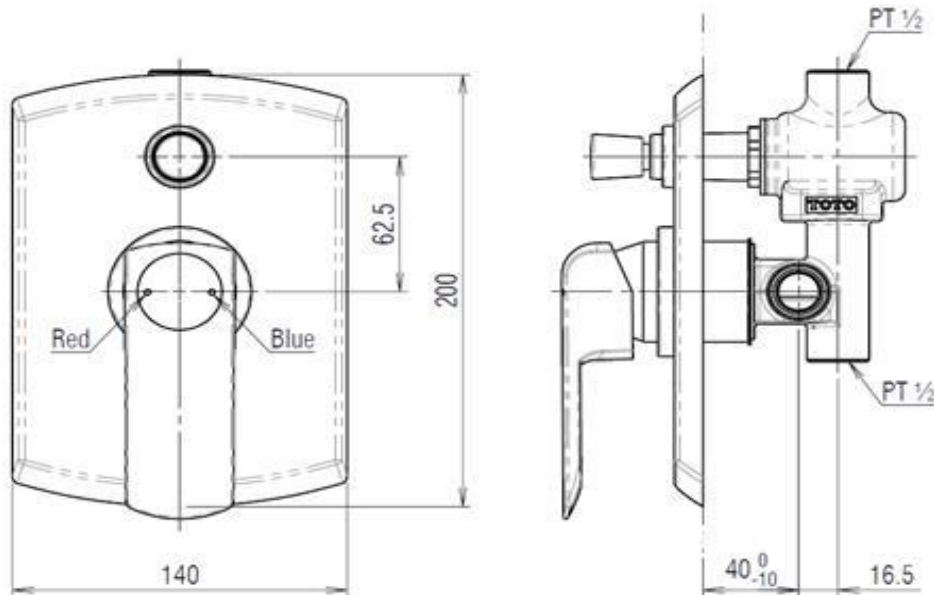

TOTO

FAUCET&SHOWER

TX442SK

"Cocktail" Concealed Bath & Shower Mixer w/Diveter

Product Features

Concealed Single Lever Concealed Bath & Shower Mixer with Diverter

Suggestion Fittings & Parts

Remark : We reserve the right to change some parts for suitability.