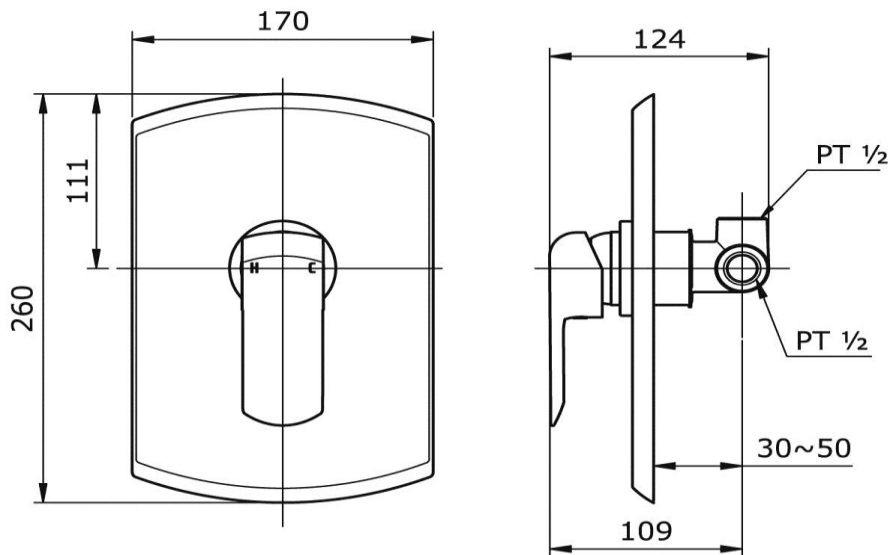

**TOTO**

**FAUCET&SHOWER**

**TX443SK**

*"Cocktail" Concealed Bath or Shower Mixer*

**Product Features**

Concealed Single Lever Concealed Bath or Shower Mixer

**TX443SK**

**Suggestion Fittings & Parts**