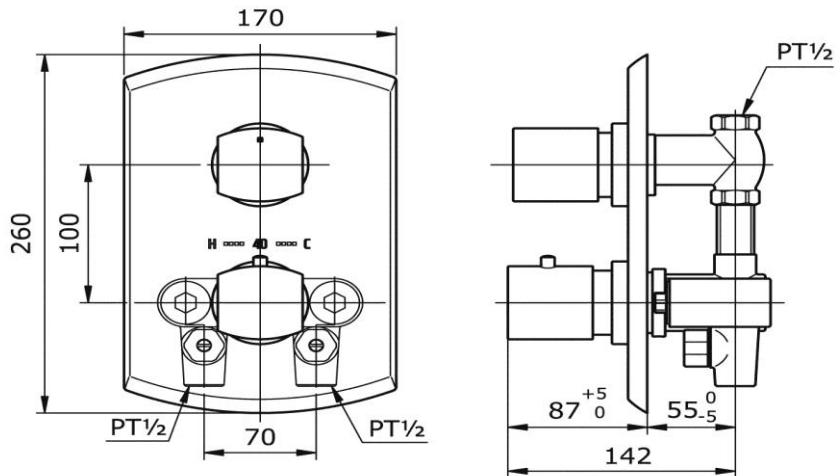

TOTO

FAUCET&SHOWER

TX451SK

"Cocktail"

Product Features

TX451SK - Thermostat Bath or Shower Mixer with Diverter & Stop Valve

TX451SK

Suggestion Fittings & Parts