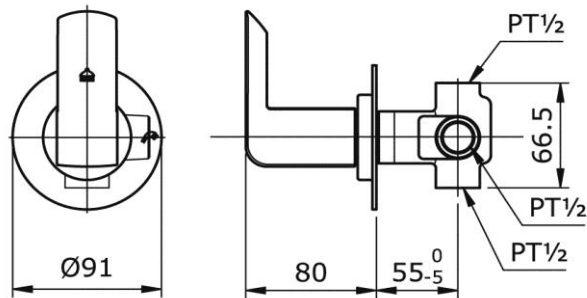

TOTO

FAUCET&SHOWER

TX453SK

"Cocktail"

Product Features

Concealed 2 Way Diverter (1 in 2 out)

TX453SK

Suggestion Fittings & Parts