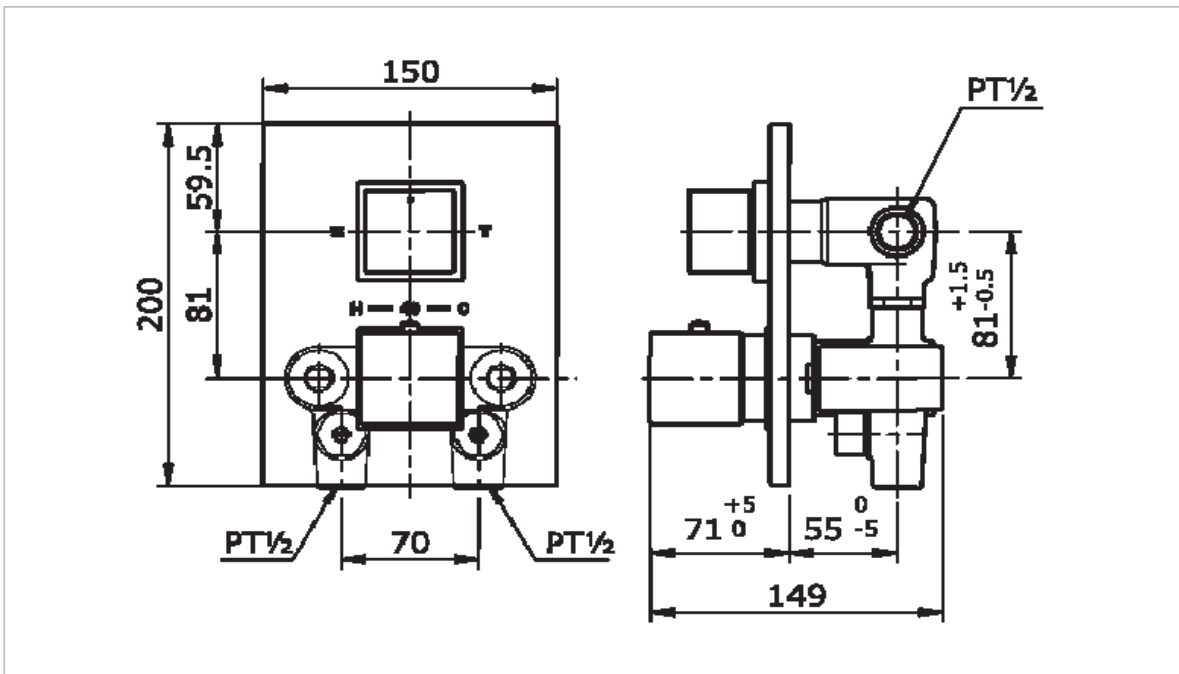

TOTO

FITTINGS

TX473SI

"Icon" Series

Product Features

Thermostatic Bath & Shower Mixer with Diverter & Stop Valve.

Suggestion Fittings & Parts

Remark : We reserve the right to change some parts for suitability.