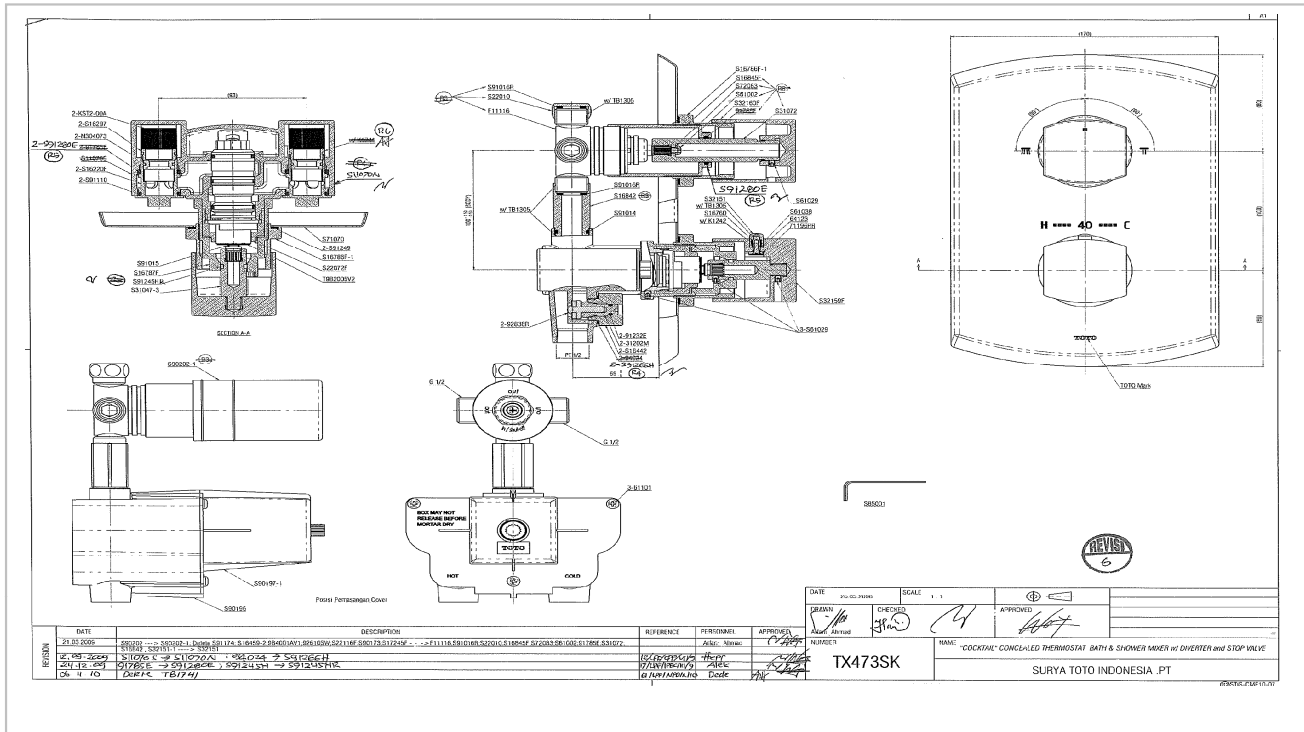

TOTO

FAUCET&SHOWER

TX473SKBR

"Cocktail"

Product Features

TX473SKBR - Thermostat Bath & Shower Mixer with Diverter & Stop Valve.

TX473SKV1BR - For Fixed Shower Head & Hand Shower

Suggestion Fittings & Parts