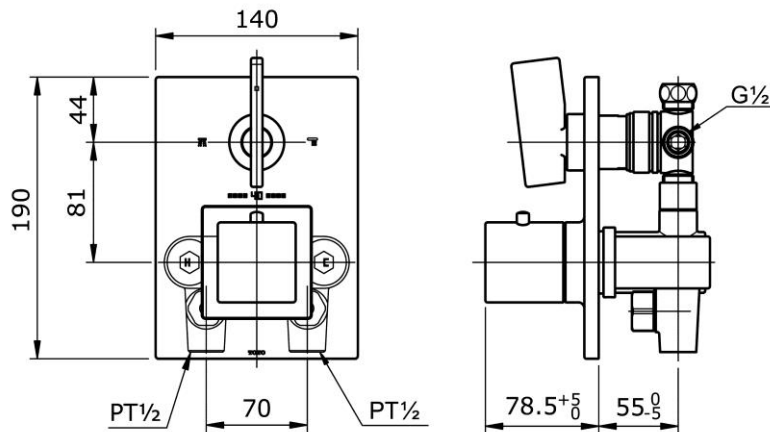

**TOTO**

**FAUCET&SHOWER**

**TX473SNBR**

*"Natura"*

**Product Features**

TX473SNBR - Thermostat Bath & Shower Mixer with Diverter & Stop Valve.

**Suggestion Fittings & Parts**

Remark : We reserve the right to change some parts for suitability.