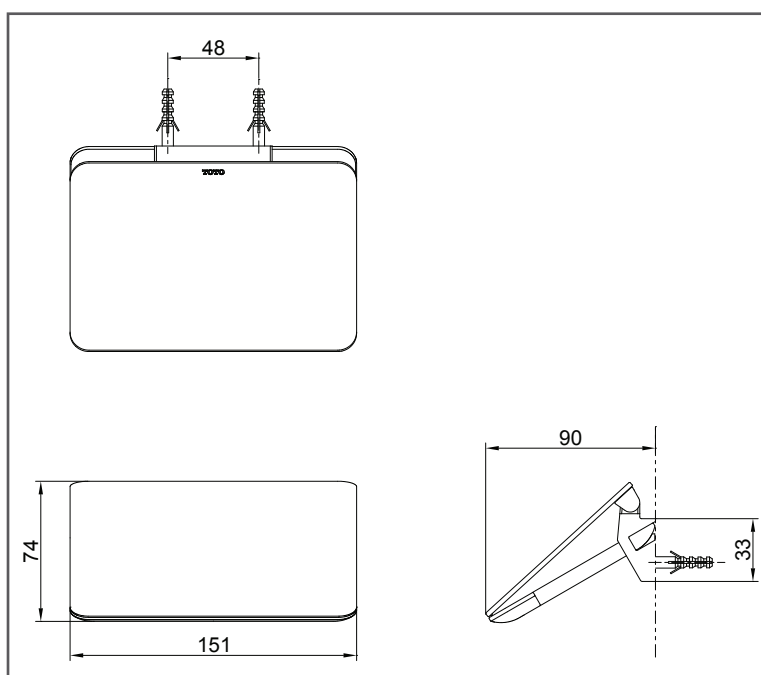

TOTO Accessories

Paper Holder

YH902C

FEATURES

- Gorgeous and Generous Design
- Beautiful Curves, Noble Quality
- Easy to use and install

SPECIFICATIONS

- Size : 151W X 90D X 74H mm

PARTS DESCRIPTION

- YH902C : Paper Holder

YH902C

Please consult, TOTO representative for more details.

All rights reserved by TOTO including but not limited to Improve & Change of Product Design, Specs or Availability at any time without prior notice