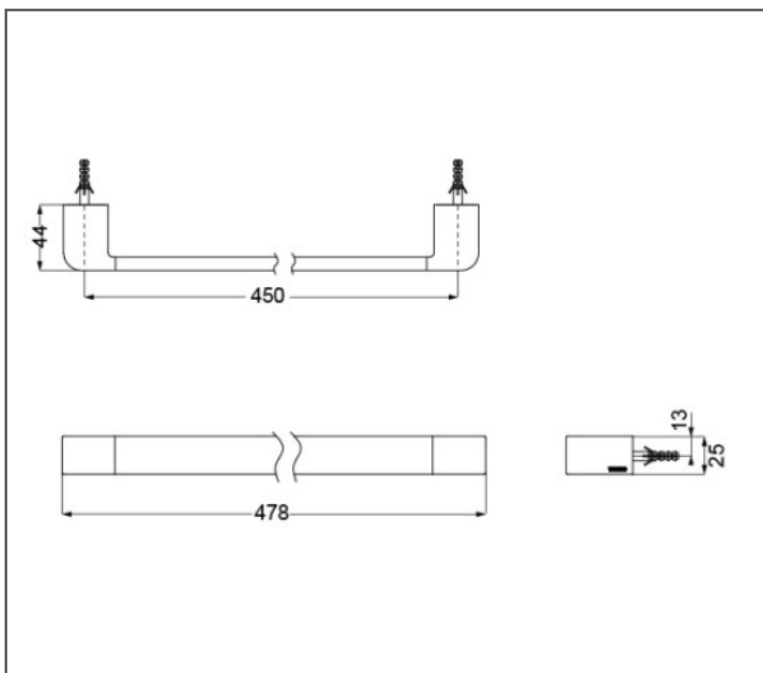

TOTO Accessories

Towel Bar

YT902S4C

FEATURES

- Gorgeous and Generous Design
- Beautiful Curves, Noble Quality
- Easy to use and install

SPECIFICATIONS

- Size : 478W X 44D X 25H mm

PARTS DESCRIPTION

- YTS902S4C : Towel Bar

YT902S4C

Please consult, TOTO representative for more details.

All rights reserved by TOTO including but not limited to Improve & Change of Product Design, Specs or Availability at any time without prior notice