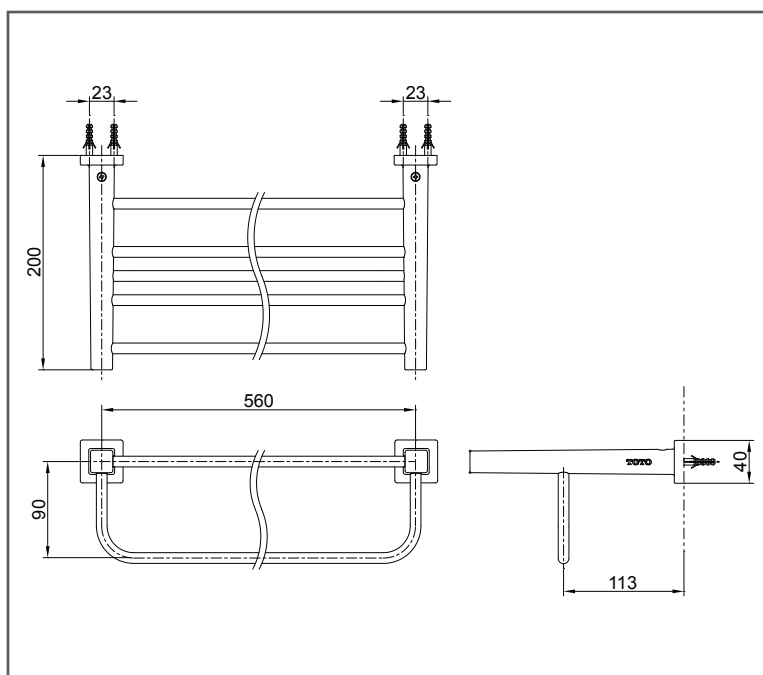

TOTO Accessories

Towel Shelf

YTS408BC

FEATURES

- Gorgeous and Generous Design
- Beautiful Curves, Noble Quality
- Easy to use and install

SPECIFICATIONS

- Size : 560W x 200D x 90H mm

PARTS DESCRIPTION

- YTS408BC : Towel Shelf

YTS408BC

Please consult, TOTO representative for more details.

All rights reserved by TOTO including but not limited to Improve & Change of Product Design, Specs or Availability at any time without prior notice