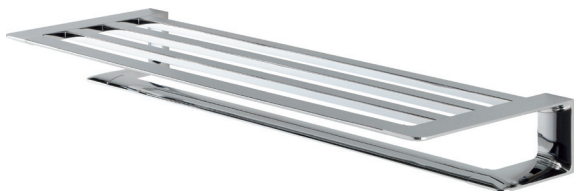

TOTO Accessories

Towel Shelf

YTS902BC

FEATURES

- Gorgeous and Generous Design
- Beautiful Curves, Noble Quality
- Easy to use and install

SPECIFICATIONS

- Size : 636W X 200D X 69H mm

PARTS DESCRIPTION

- YTS902BC : Towel Shelf

YTS902BC