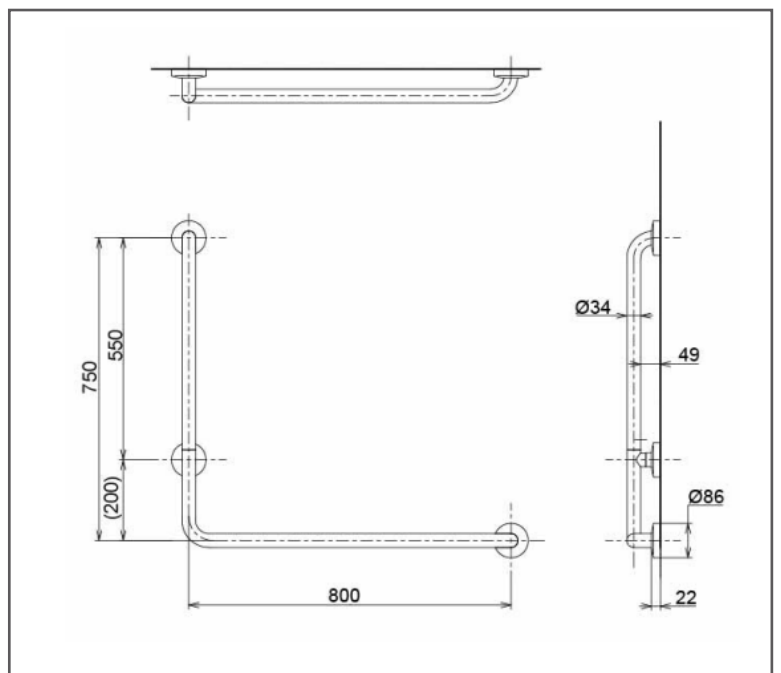

PARTS DESCRIPTION

- T112CL1NV1#NW1 : Hand Rail L Type Vertical
- T112CL1NV1#DB9 : Hand Rail L Type Vertical
- T112CL1NV1#P7 : Hand Rail L Type Vertical
- T110D3R (X3nos) : Support Fitting

T112CL1NV1#NW1/ T112CL1NV1#DB9/ T112CL1NV1#P7