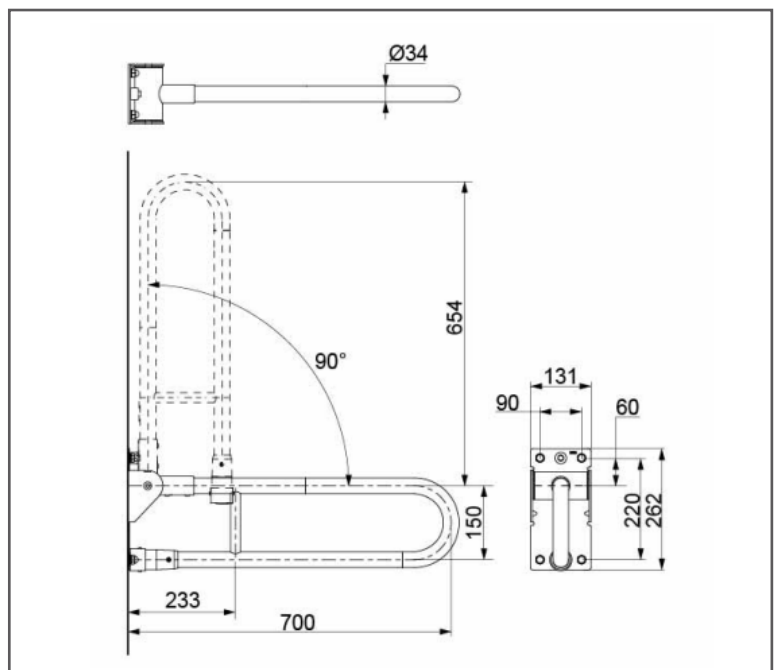

PARTS DESCRIPTION

- T112H7RV1#NW1 : Toilet Hand Rail Flip Type
- T112H7RV1#DB : Toilet Hand Rail Flip Type
- T112H7RV1#P7 : Toilet Hand Rail Flip Type
- T110D17S (1 set =4 no) : Support Fitting

T112H7RV1#NW1/ T112H7RV1#DB9/T112H7RV1#P7