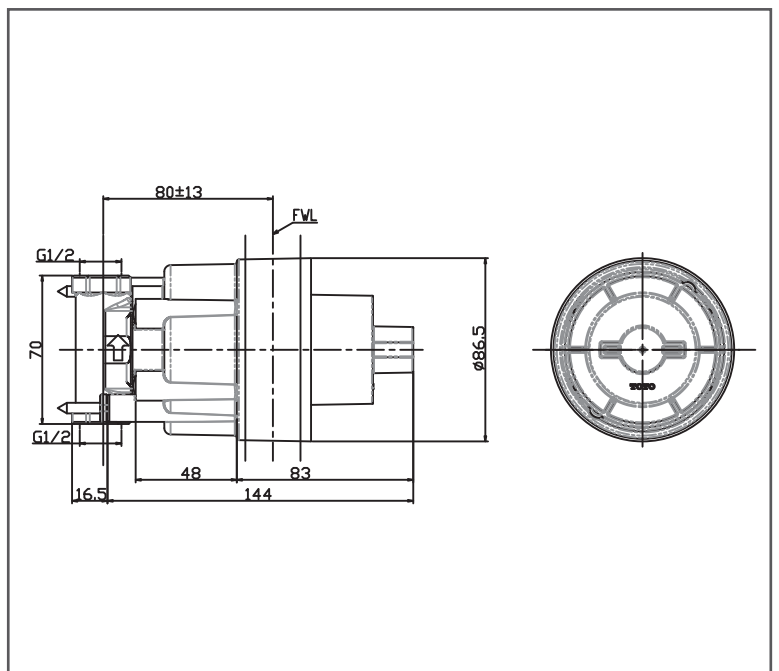

TOTO SHOWER FITTING

3 Way Diverter

TBN01101B

FEATURES

- Easy Installation

SPECIFICATIONS

- Size : 87W x 83D x 87H mm
- Valve Material : Brass
- Water Pressure : 0.25 Mpa ~ 0.75 Mpa

PARTS DESCRIPTION

- TBN01101B : 3 Way Diverter (w/ stop valve)

TBN01101B

Please consult, TOTO representative for more details.

All rights reserved by TOTO including but not limited to Improve & Change of Product Design, Specs or Availability at any time without prior notice