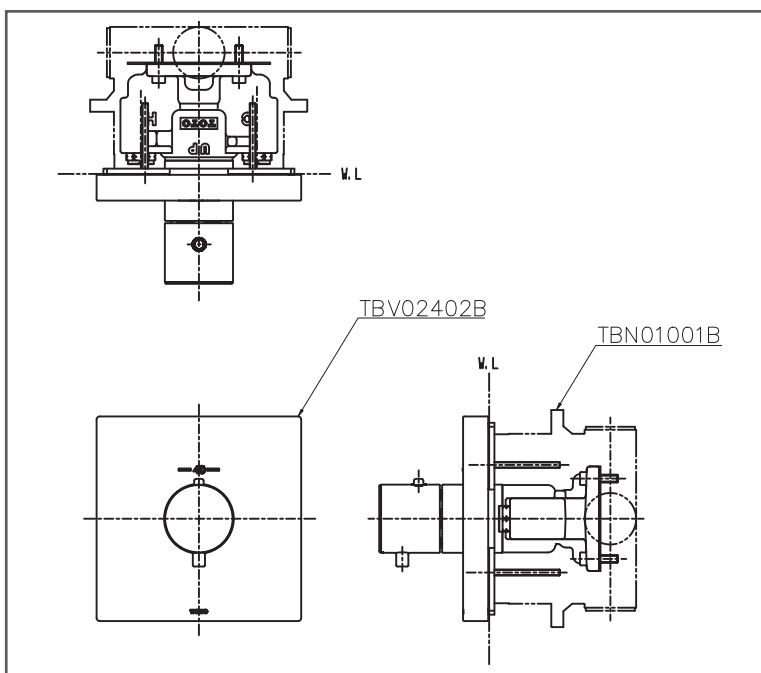

# TOTO Shower Fittings

Thermostat Controller

**TBV02402B/TBN01001B**

## SPECIFICATIONS

- Size : 135W x 85D x 135H mm
- Finish : Chrome
- Water Pressure : 0.25 Mpa ~ 0.75 Mpa

## PARTS DESCRIPTION

- TBV02402B : Thermostat Controller for switch type (Square)
- TBN01001B : Concealed Box

TBV02402B/TBN01001B

Please consult, TOTO representative for more details.

All rights reserved by TOTO including but not limited to Improve & Change of Product Design, Specs or Availability at any time without prior notice