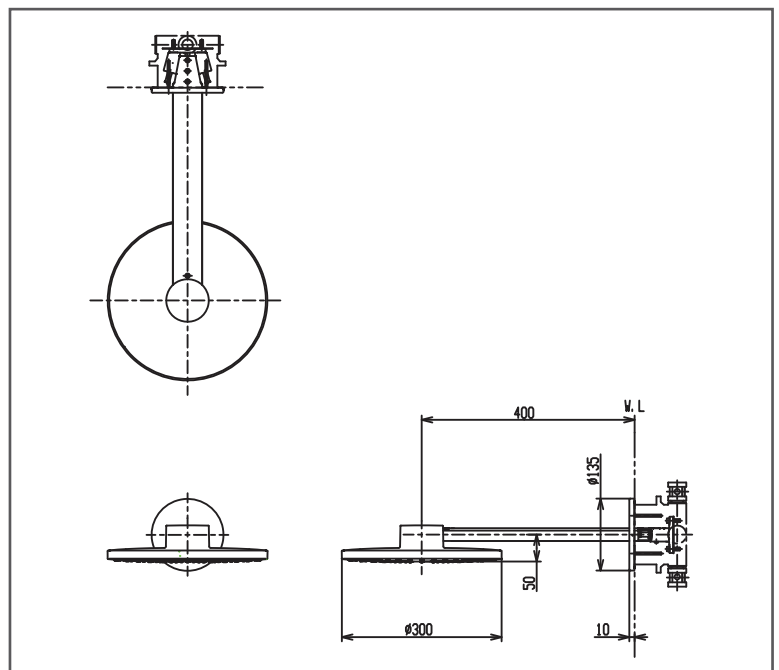

TOTO Shower

2 Mode Fixed Shower Head (Wall Type)

TBW01005B/TBN01002B

FEATURES

- 2 mode function with Round shape over head shower (Aerial shower, Warm Spa)
- Safety with anti-drop mechanism

SPECIFICATIONS

- Finish : Chrome
- Water Pressure : 0.25 Mpa ~ 0.75 Mpa
- Dimension : Ø300mm Diameter
- Shape : Round

PARTS DESCRIPTION

- TBW01005B : Over Head Shower (2 mode function with Square shape over head shower "Aerial shower, Warm Spa")
- TBN01002B : Mini Unit

TBW01005B/ TBN01002B

Please consult, TOTO representative for more details.