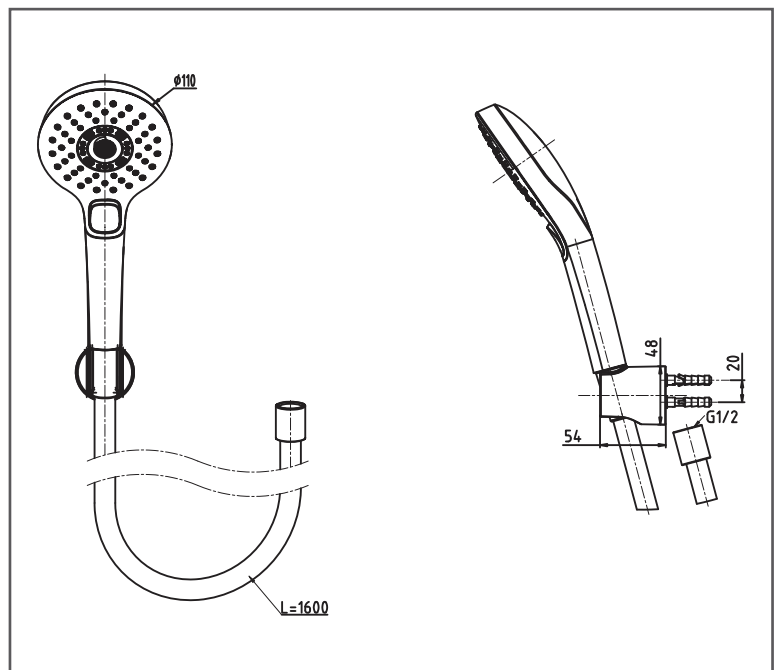

PARTS DESCRIPTION

- TBW01010A : Hand Shower
  (3 mode with hanger and hose)

TBW01010A