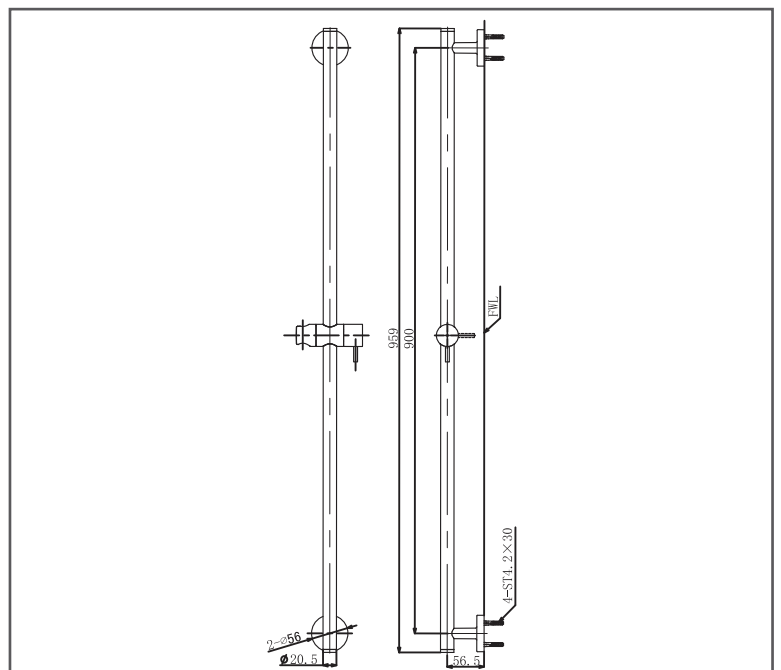

TOTO Shower

Sliding Rail

TBW01015B

FEATURES

- Durable Quality

SPECIFICATIONS

- Finish : Chrome
- Material : Brass
- Base Cover : Round Shape
- Dimension : 959 mm

PARTS DESCRIPTION

- TBW01015B : Sliding Rail

TBW01015B

Please consult, TOTO representative for more details.

All rights reserved by TOTO including but not limited to Improve & Change of Product Design, Specs or Availability at any time without prior notice