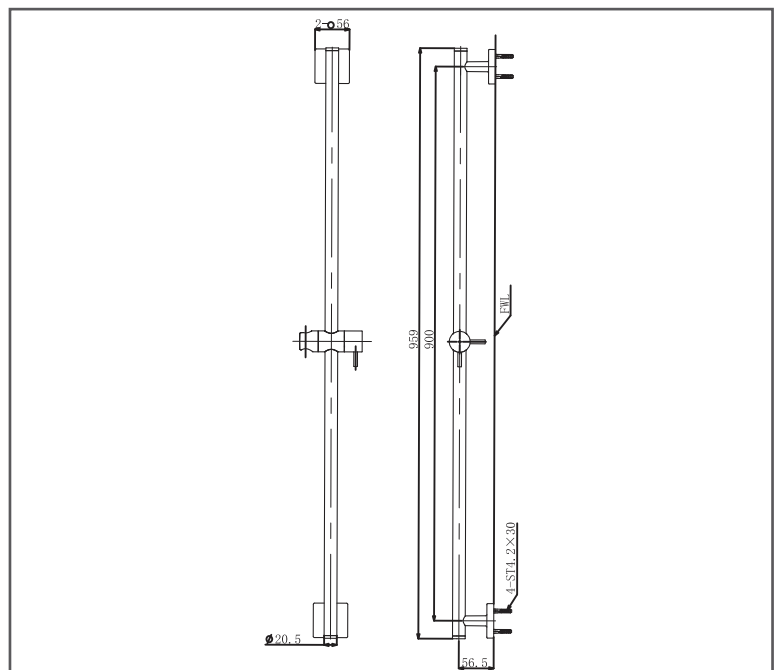

# TOTO Shower

Sliding Rail 900mm (Square)

**TBW02011B**

## SPECIFICATIONS

- Finish : Chrome
- Material : Brass
- Dimension : 959 mm
- Base Cover : Square Shape

## PARTS DESCRIPTION

- TBW02011B : Sliding Rail

TBW02011B

Please consult, TOTO representative for more details.

All rights reserved by TOTO including but not limited to Improve & Change of Product Design, Specs or Availability at any time without prior notice