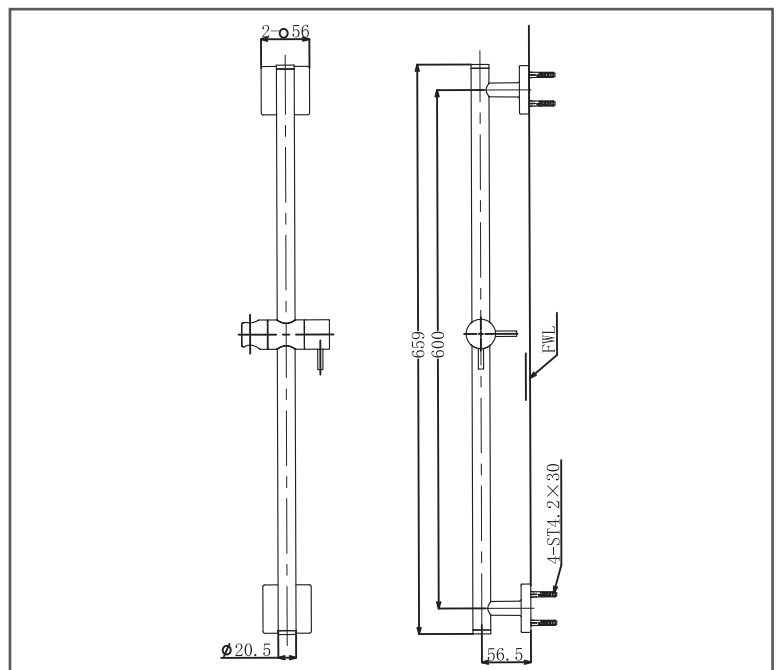

TOTO Shower

Sliding Rail 600mm (Square)

TBW02012B

FEATURES

- Durable Quality

SPECIFICATIONS

- Finish : Chrome
- Material : Brass
- Dimension : 659 mm
- Base cover : Square shape

PARTS DESCRIPTION

- TBW02012B : Sliding Rail

TBW02012B

Please consult, TOTO representative for more details.

All rights reserved by TOTO including but not limited to Improve & Change of Product Design, Specs or Availability at any time without prior notice