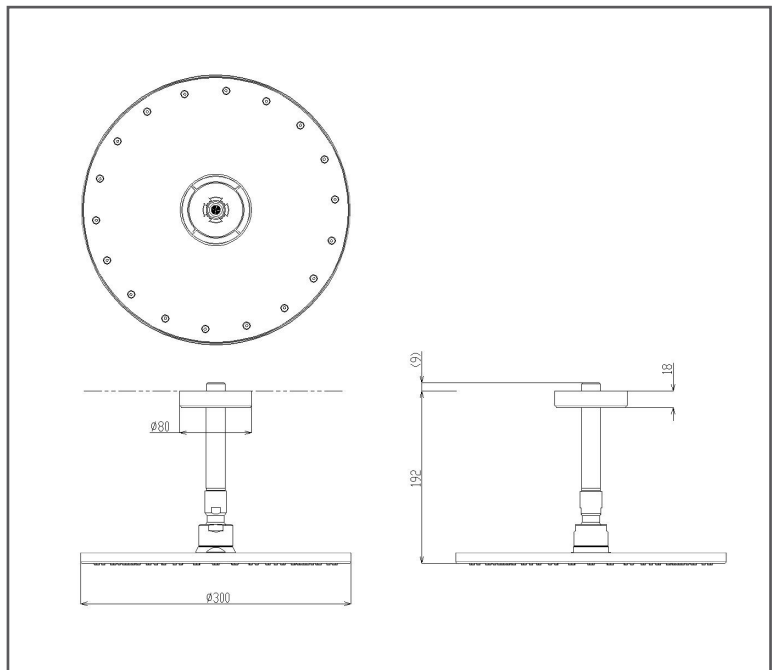

TOTO

G SELECTION SHOWER FITTINGS

1 Mode Fixed Shower Head (Celing Type)

TBW07003A1

FEATURES

- 1 mode function with Round shape over head shower (Comfort Wave)
- Safety with anti-drop mechanism

SPECIFICATIONS

- Finish : Chrome
- Water Pressure : 0.25 Mpa ~ 0.75 Mpa
- Dimension : Dia 300mm
- Shape : Round

PARTS DESCRIPTION

- TBW07003A1 : Over Head Shower (1 mode function with Round shape over head shower Comfort wave)

TBW07003A1

Water Discharge Flow Rate Chart