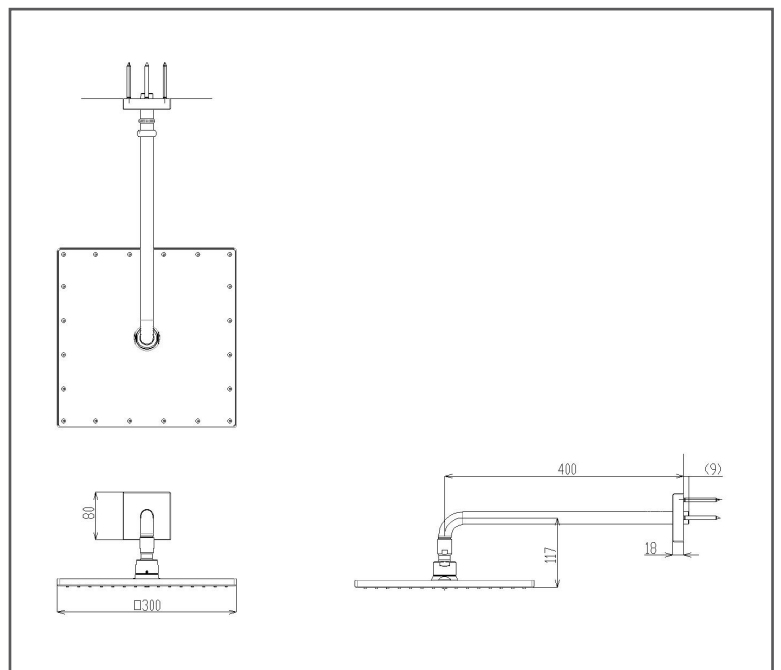

## G SELECTION SHOWER FITTINGS

1 Mode Fixed Shower Head (Wall Type)

**TBW08003A**

### FEATURES

- 1 mode function with Square shape over head shower (Comfort Wave)
- Safety with anti-drop mechanism

### SPECIFICATIONS

- Finish : Chrome
- Water Pressure : 0.25 Mpa ~ 0.75 Mpa
- Dimension : 300mm X 300mm
- Shape : Square

### PARTS DESCRIPTION

- TBW08003A : Over Head Shower (1 mode function with Square shape over head shower Comfort wave)

TBW08003A