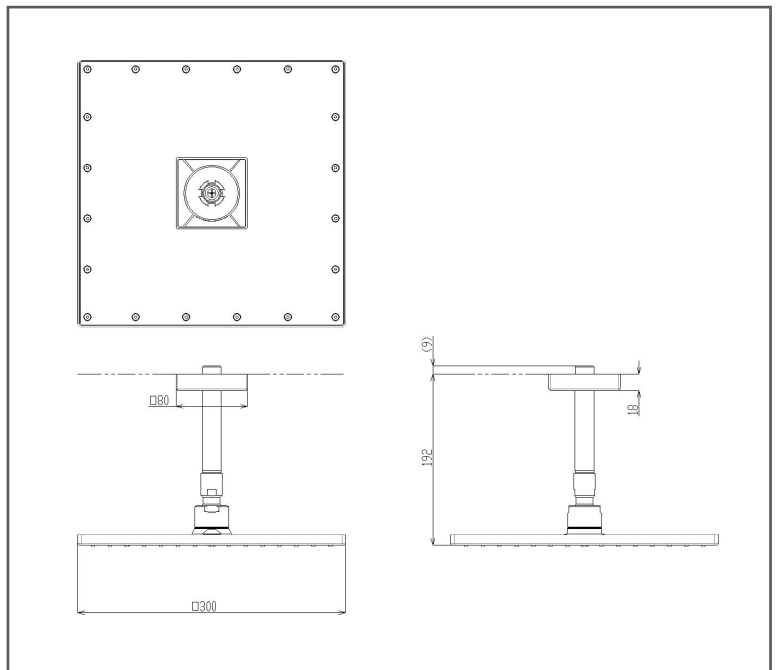

TOTO

G SELECTION SHOWER FITTINGS

1 Mode Fixed Shower Head (Ceiling Type)

TBW08003A1

FEATURES

- 1 mode function with Square shape over head shower (Comfort Wave)
- Safety with anti-drop mechanism

SPECIFICATIONS

- Finish : Chrome
- Water Pressure : 0.25 Mpa ~ 0.75 Mpa
- Dimension : 300mm X 300mm
- Shape : Square

PARTS DESCRIPTION

- TBW08003A1 : Over Head Shower (1 mode function with Square shape over head shower Comfort wave)

TBW08003A1

Water Discharge Flow Rate Chart