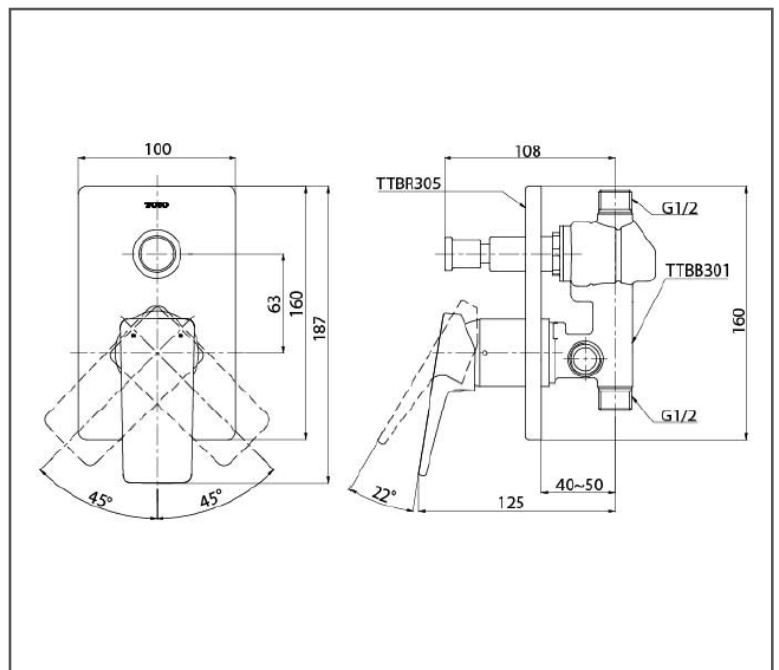

TOTO

RUFICE

Single Lever Bath and Shower Mixer
w/Diverter

TTBR305 /TTBB301

FEATURES

- New design of modern elegance
- Durable finishes
- Smooth operation with lever type

SPECIFICATIONS

- Water Pressure : 0.25MPa ~ 0.75MPa
- Finish : Chrome
- Material : Brass

PARTS DESCRIPTION

- TTBR305 /TTBB301 : Single Lever Bath and Shower Mixer w/Diverter

TTBR305 /TTBB301

Please consult, TOTO representative for more details.

All rights reserved by TOTO including but not limited to Improve & Change of Product Design, Specs or Availability at any time without prior notice