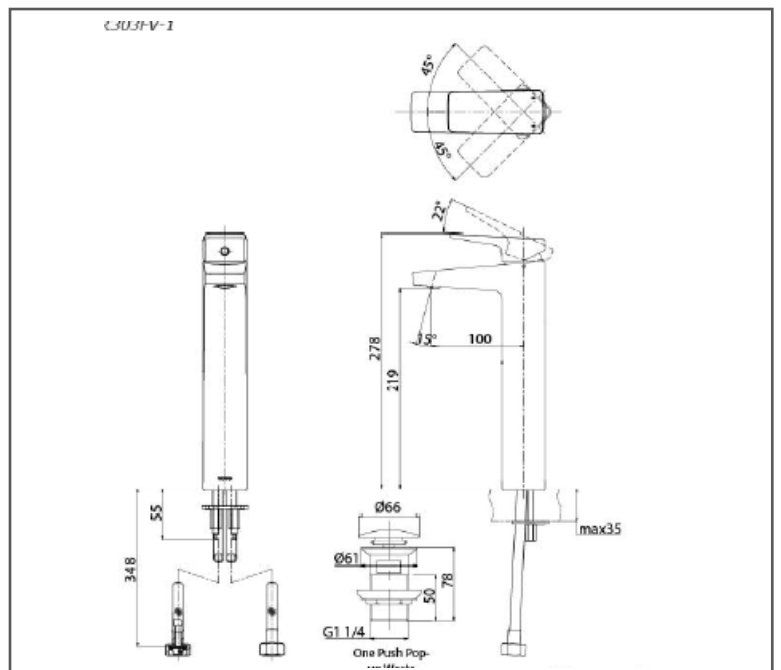

## RUFICE

Single Lever Washbasin Faucet  
(Semi-tall) (w/ Pop-up Waste)

**TTLR303FV**

## SPECIFICATIONS

- Water Pressure : 0.25MPa ~ 0.75MPa
- Finish : Chrome
- Material : Brass

## PARTS DESCRIPTION

- TTLR303FV : Single Lever Washbasin Faucet (Semi-tall) (w/ Pop-up Waste)

TTLR303FV

Please consult, TOTO representative for more details.

All rights reserved by TOTO including but not limited to Improve & Change of Product Design, Specs or Availability at any time without prior notice