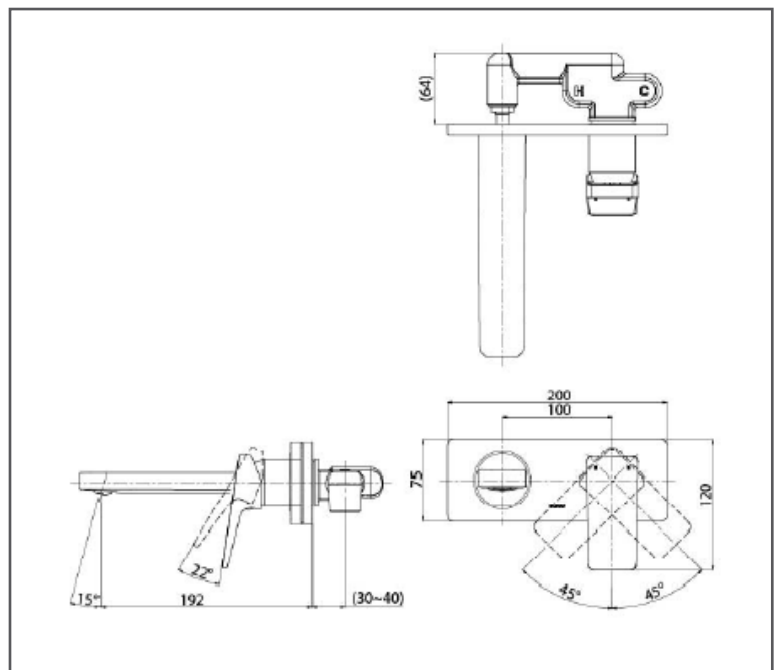

TOTO

RUFICE

Wall Mount Single Lever Washbasin Faucet
(w/o Pop-up Waste)

TTLR304

FEATURES

- New design of modern elegance
- Durable finishes
- Smooth operation with lever type

SPECIFICATIONS

- Water Pressure : 0.25MPa ~ 0.75MPa
- Finish : Chrome
- Material : Brass

PARTS DESCRIPTION

- TTLR304 : Wall Mount Single Lever Washbasin Faucet (w/o Pop-up Waste)

TTLR304

Please consult, TOTO representative for more details.

All rights reserved by TOTO including but not limited to Improve & Change of Product Design, Specs or Availability at any time without prior notice