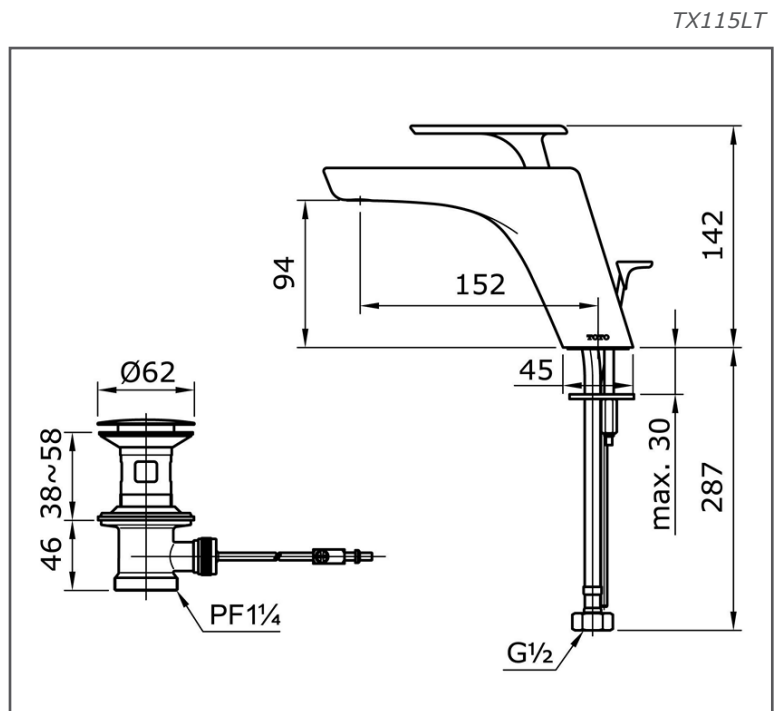

## SPECIFICATIONS

- Size : 62W x 152D x 142H mm
- Water Pressure : 0.25 MPa ~ 0.75 MPa
- Finish : Chrome

## PARTS DESCRIPTION

- TX115LT : Single Lever Wash basin Faucet

Please consult, TOTO representative for more details.

All rights reserved by TOTO including but not limited to Improve & Change of Product Design, Specs or Availability at any time without prior notice