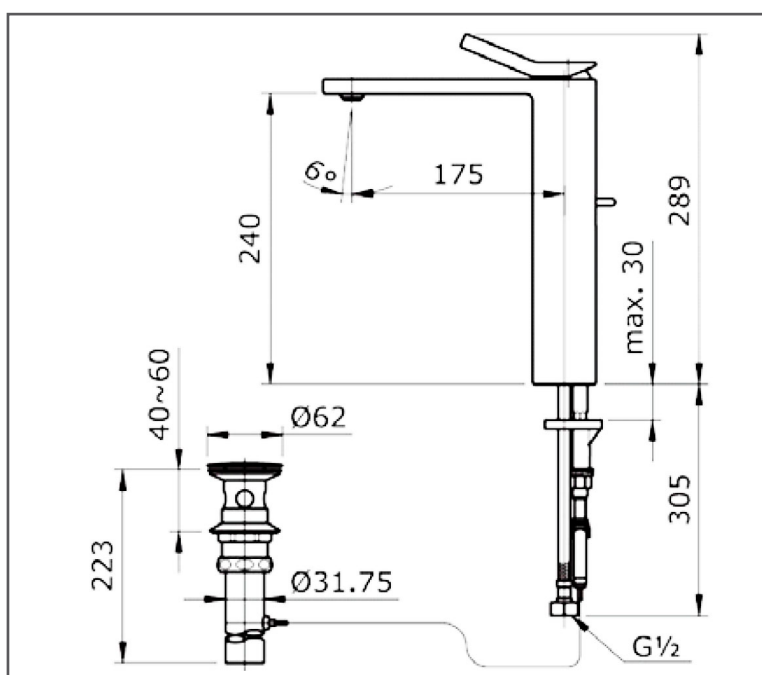

TOTO

Le Muse

Extended Wash Basin Faucet

TX116LQBR

FEATURES

- Modern styling to complement the LE MUSE design suite
- Durable finish
- Brass valve body
- One push pop-up drain

SPECIFICATIONS

- Size : 175D x 289H mm
- Water Pressure : 0.25MPa ~ 0.75MPa
- Finish : Nickel Chrome

PARTS DESCRIPTION

- TX116LQBR : Extended Single lever Wash Basin faucet with one-push pop-up waste

TX116LQBR

Please consult, TOTO representative for more details.

All rights reserved by TOTO including but not limited to Improve & Change of Product Design, Specs or Availability at any time without prior notice