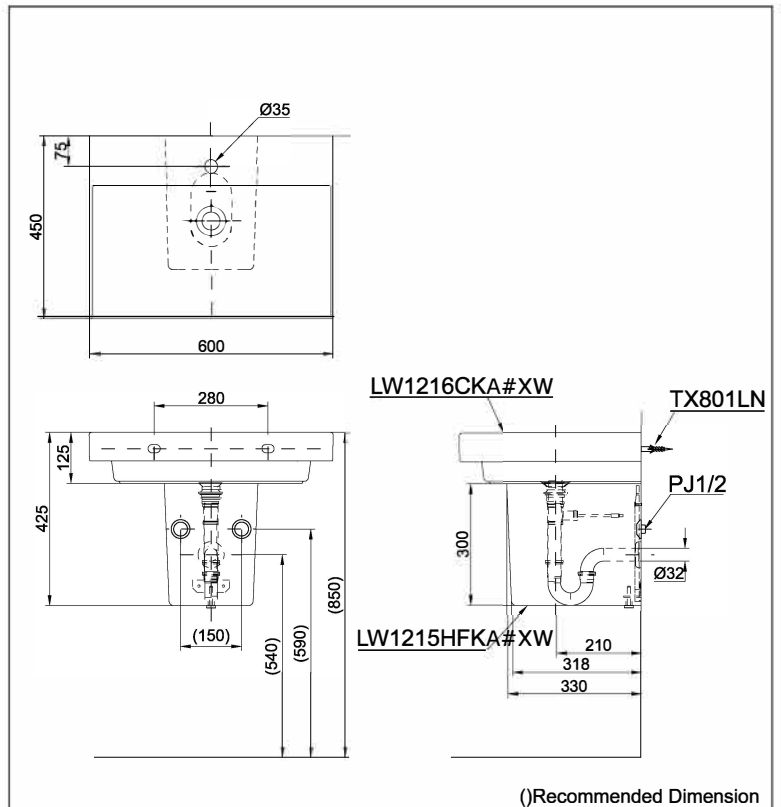

COLOURS

White

LW1216CKA#XW/LW1215HFKA#XW