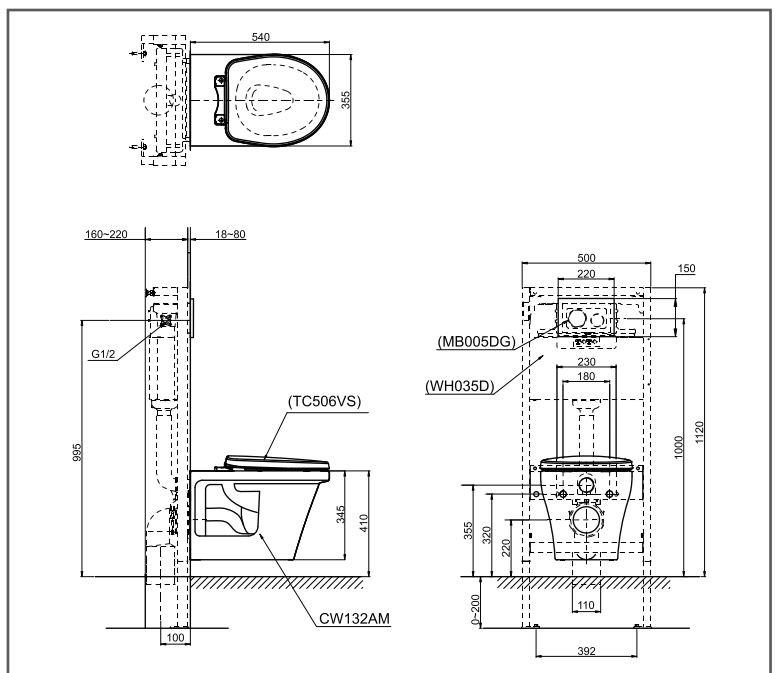

TOTO Toilet

Wall-Hung Toilet

CW132MT1#NW1/
TCW07S / TCW08S

FEATURES

- TORNADO FLUSH for powerful flushing effect with less amount of water
- Dual flush system
- CEFIONTECT technology: Super smooth, ion barrier glazing for a clean toilet bowl
- Wall hung type, easy cleaning

SPECIFICATIONS

- Flush System : TORNADO FLUSH (4.5/3L)
- Bowl Shape : D Shape
- Rough-in : 220 mm
- Size : 355W x 540D x 345H mm

PARTS DESCRIPTION

- CW132MT1#NW1 : Wall Hung Closet Bowl
- TCW07S / TCW08S : Seat & Cover(ECOWASHER)
- TX215C : Slip in Connector

COLOURS

White(#W)

CW132MT1#NW1/TCW07S / TCW08S

Please consult, TOTO representative for more details.

All rights reserved by TOTO including but not limited to Improve & Change of Product Design, Specs or Availability at any time without prior notice