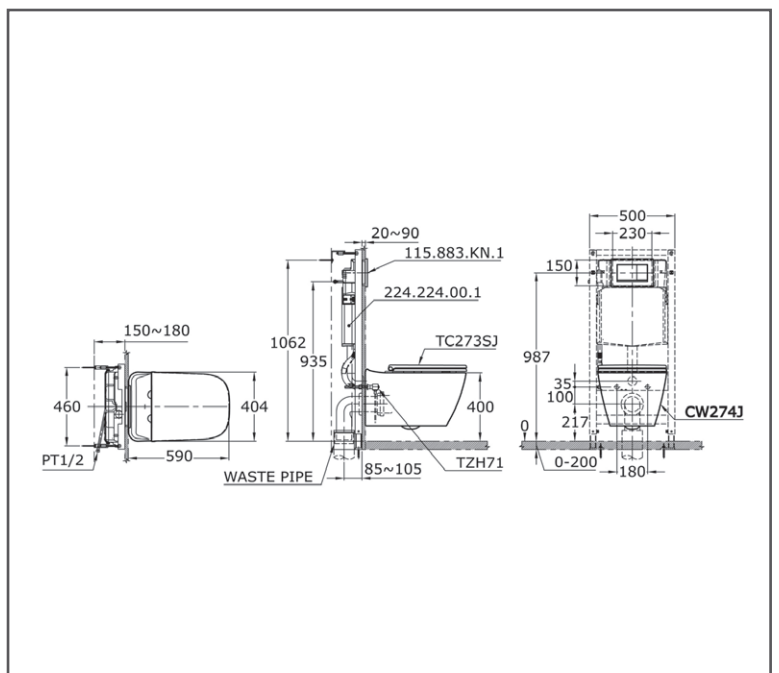

COLOURS

White (CEFIONTECT)

CW274JWS#W/TC273SJ