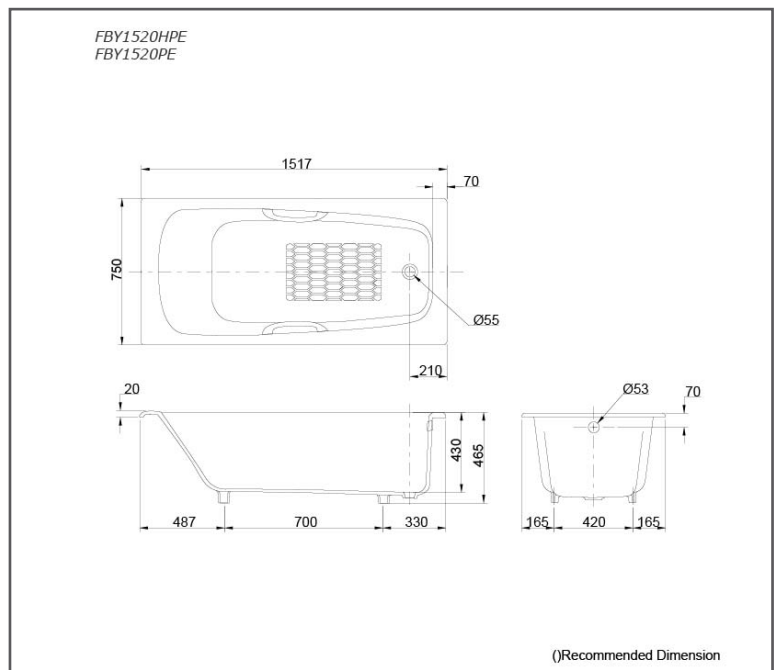

COLOURS

White(#W)

FBY1520PE#W

Please consult, TOTO representative for more details.

All rights reserved by TOTO including but not limited to Improve & Change of Product Design, Specs or Availability at any time without prior notice