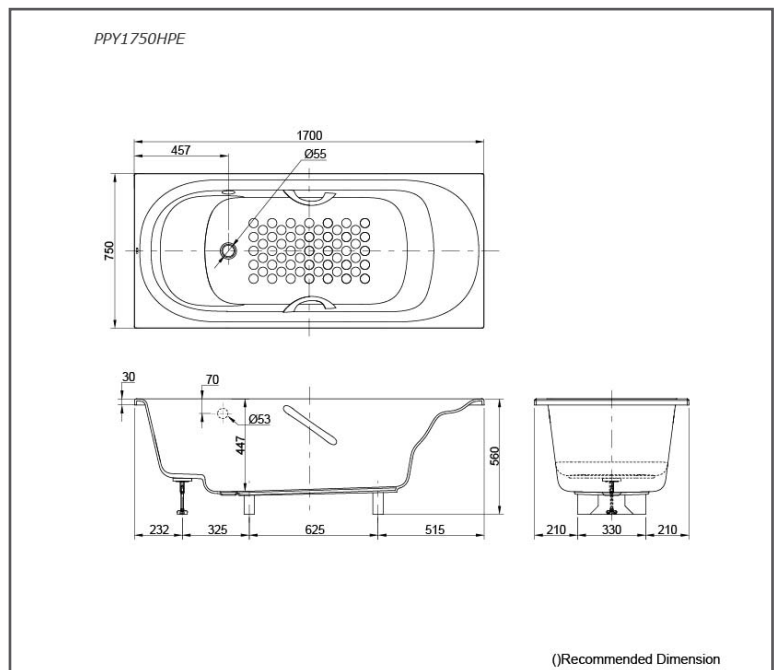

COLOURS

White(#W)

FBY1750HPE#W