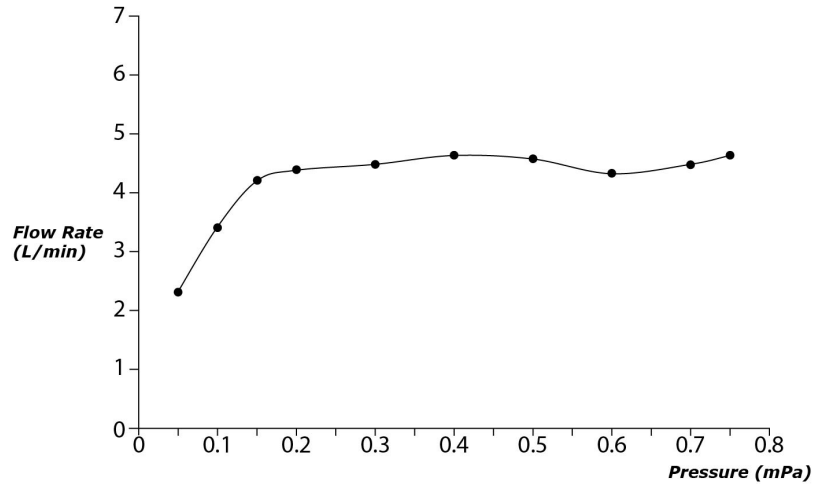

Flow Rate

TLG10302V_V1

Please consult TOTO representative for more details.

All rights reserved by TOTO including but not limited to Improve & Change of Product Design, Specs or Availability at any time without prior notice.