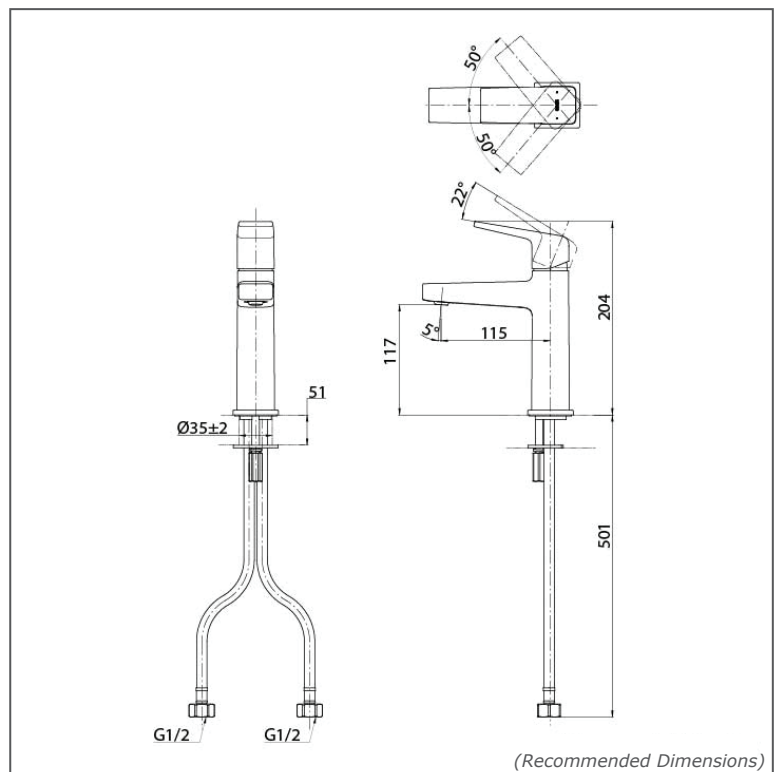

TOTO Faucets

GB SERIES

TLG10302B

reddot winner 2020

FEATURES

- Stately squareness and beveled edges imbue a space with dignity
- Gently beveled with balanced highlights accentuate the shape of the gradually narrowing spout
- Easy Installation and Usage
- Long lasting, COMFORT GLIDE mechanism for a smooth operation

SPECIFICATIONS

- Finish : Chrome
- Material : Brass
- Water Pressure : 0.25MPa~0.75MPa

PARTS DESCRIPTION

- TLG10302B : Single Lever Washbasin Faucet (w/o Pop-up Waste)

TLG10302B

Please consult TOTO representative for more details.