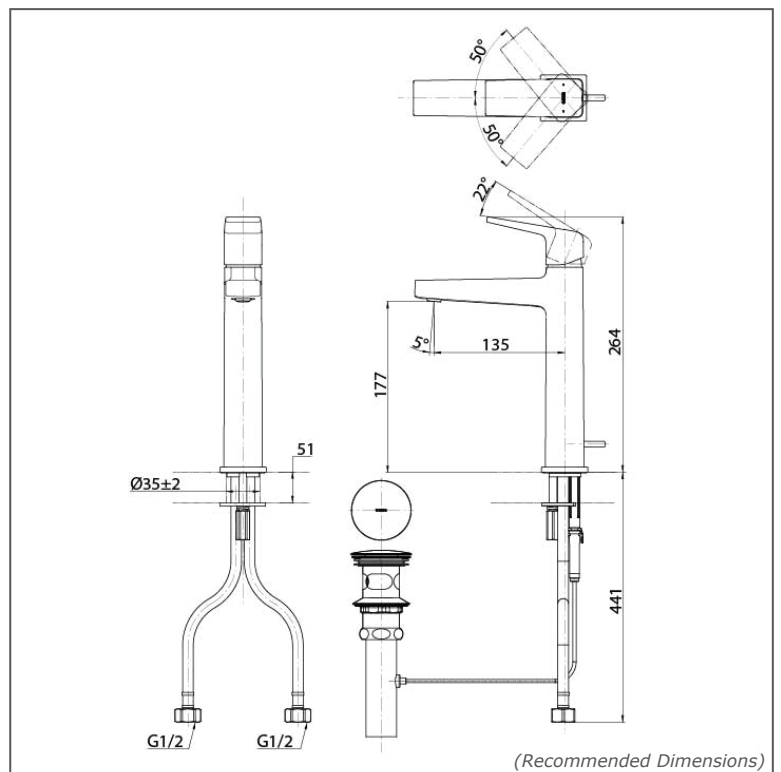

TOTO Faucets

GB SERIES

TLG10303B

reddot winner 2020

FEATURES

- Stately squareness and beveled edges imbue a space with dignity
- Gently beveled with balanced highlights accentuate the shape of the gradually narrowing spout
- Easy Installation and Usage
- Long lasting, COMFORT GLIDE mechanism for a smooth operation

SPECIFICATIONS

- Finish : Chrome
- Material : Brass
- Water Pressure : 0.25MPa~0.75MPa

PARTS DESCRIPTION

- TLG10303B : Single Lever Washbasin Faucet (w/ Pop-up Waste)

TLG10303B

Please consult TOTO representative for more details.