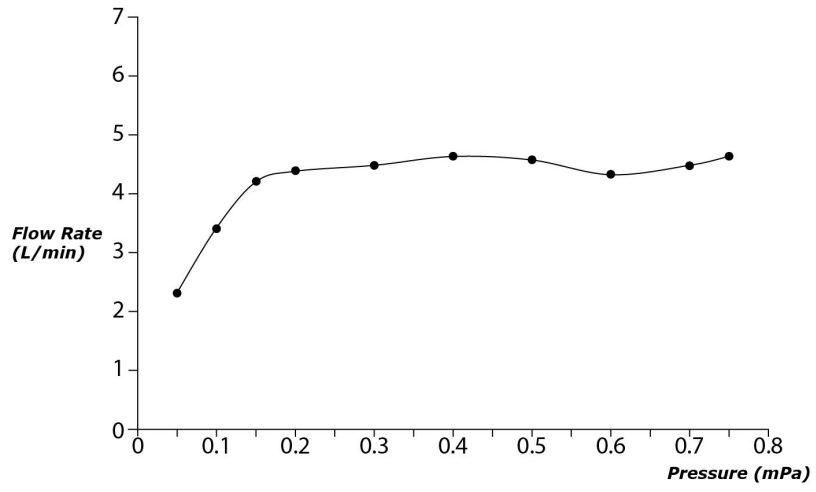

Flow Rate

TLG10303V_V1

Please consult TOTO representative for more details.

All rights reserved by TOTO including but not limited to Improve & Change of Product Design, Specs or Availability at any time without prior notice.