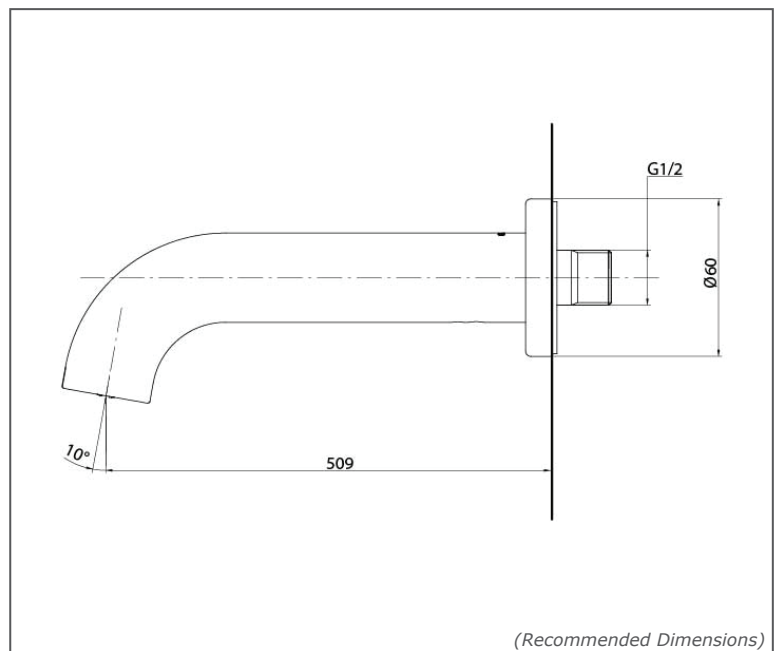

TOTO Faucets

GF SERIES

TBG11001B

FEATURES

- Refined cylinder with fine finished inspire a high-end luxury feel
- Delicate workmanship develop a hairline and polished finish that generates a rich contrast in textures that provide delightful feel to the touch
- High corrosion resistance plating
- Easy Installation and Usage

SPECIFICATIONS

- Finish : Chrome
- Material : Brass
- Water Pressure : 0.25MPa~0.75MPa

PARTS DESCRIPTION

TBG11001B : Bath Spout

TBG11001B

Please consult TOTO representative for more details.

All rights reserved by TOTO including but not limited to Improve & Change of Product Design, Specs or Availability at any time without prior notice.

Flow Rate

TBG11001B

Please consult TOTO representative for more details.

All rights reserved by TOTO including but not limited to Improve & Change of Product Design, Specs or Availability at any time without prior notice.