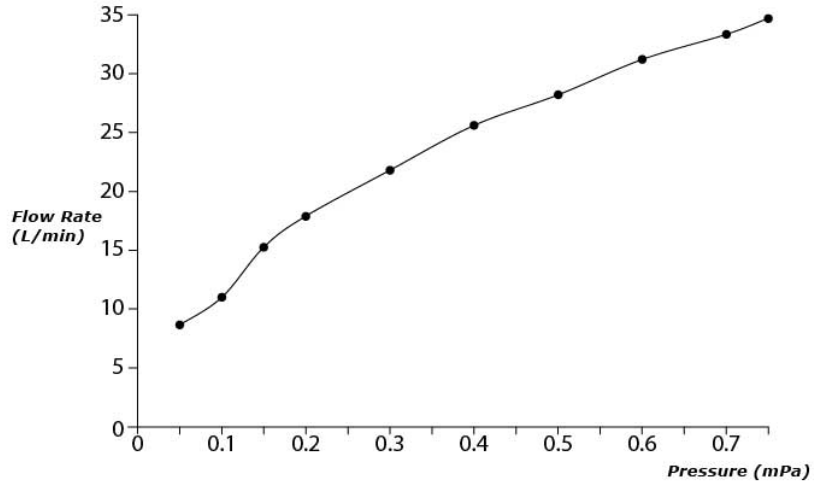

Flow Rate

TBG11001B

Please consult TOTO representative for more details.

All rights reserved by TOTO including but not limited to Improve & Change of Product Design, Specs or Availability at any time without prior notice.