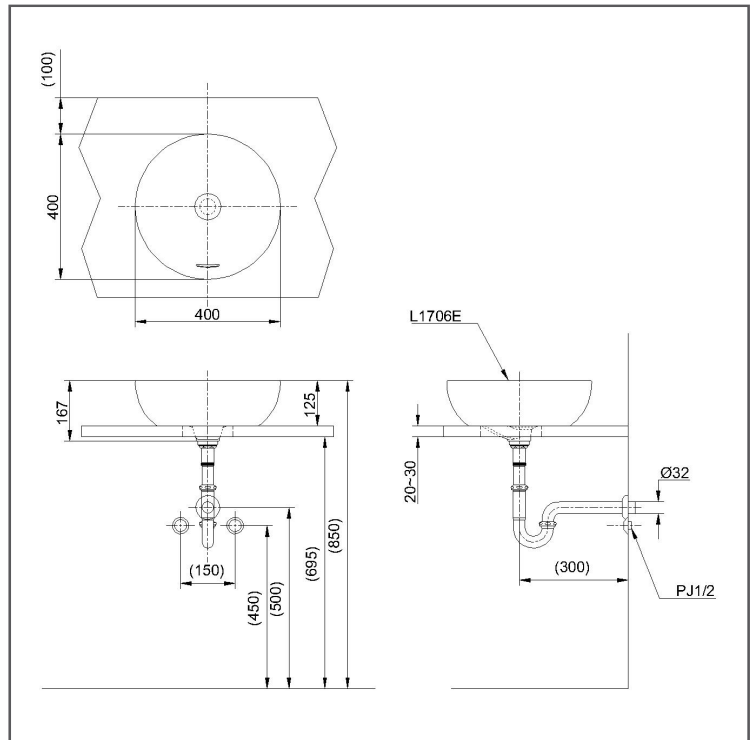

TOTO

WASH BASIN

CONSOLE WASH BASIN

L1706E#XW

FEATURES

- Its beautiful design that uses the ceramic natural roundness with ultra-thin frame
- Reminiscent of handwork produces a distorted shape that conveys a free form curve design resisting numerical specification
- CEFIONTECT technology: super smooth, ion barrier glaze for a clean washbasin

SPECIFICATIONS

- Size : 400W X 400D x 125H mm
- Material : Fire clay

PARTS DESCRIPTION

- L1706E#XW : Console Wash Basin

COLOURS

White

L1706E#XW

Please consult, TOTO representative for more details.